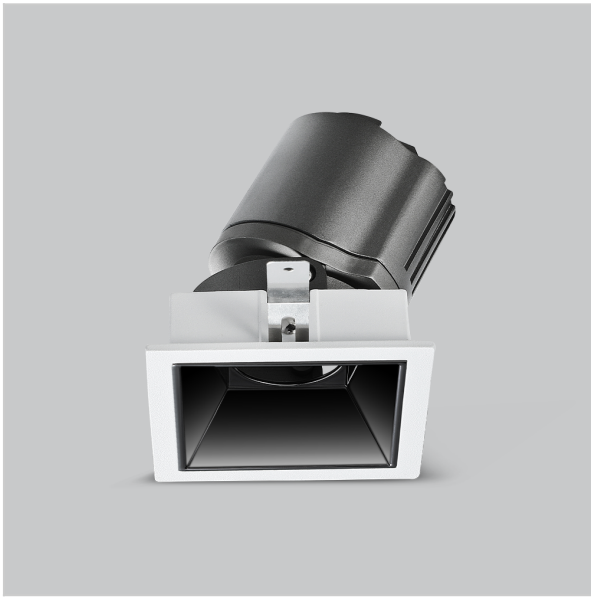

Gleam Down Lights

ITEM SKU#: 662187493947

Product Code : IK-RGLEAMDLM-8W-40K-WH-90C-15D

Voltage	100 - 277 V AC, 50-60 Hz
Lumen Output	802.73lm
Power	8W
Efficacy	140lm/w
CCT	4000K
CRI	>90
Beam Angle	15°
Light Distribution	Spot
LED Light Source	Osram SOLERIQ S 19
Start Time	Instant
Driver	Stand Alone (included)
Operating Position	Swiveling Type
Dimming	On-Off / Triac / 0-10 V
Construction	Sqaure
Mounting Type	Recessed
Heads	Single Head
Body Material	Aluminium Die cast
Finish	White
Length	3-3/8"
Height	4"
Diameter	2-7/8"
Cut Out	3"x3"
Optics	Darklight Technology Black, Silver
Width (W)	3-3/8"
Application Area	Guest Room, Corridor, Restaurant, Meeting Room Club, Hall, Hotel Entrance

Beam Spread (Options)

Spot 15°		Medium 24°		Flood 38°		Wide Flood 60°	
ft	Ø	ft	Ø	ft	Ø	ft	Ø
3.0	0.72	3.0	1.41	3.0	2.03	3.0	3.15
9.0	2.15	9.0	4.22	9.0	6.09	9.0	9.45
15.0	3.58	15.0	7.04	15.0	10.15	15.0	15.75

Gleam, a square shaped LED downlight is made of aluminum die cast with high quality powder coated luminaire housing and optimum heat sink that ensure high-durability. The specular darklight reflector in this store light allows outstanding visual comfort to the visitors so that they are able to explore the erchandise with ease.