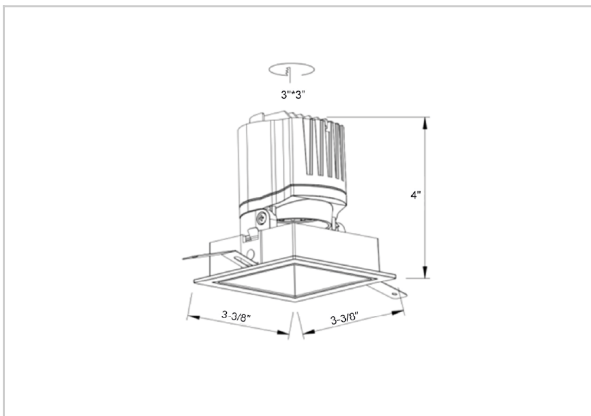

Gleam Down Lights

ITEM SKU#: 662187493909

Product Code : IK-RGLEAMD-L-8W-30K-WH-90C-15D

Voltage	100 - 277 V AC, 50-60 Hz
Lumen Output	728.1lm
Power	8W
Efficacy	140lm/w
CCT	3000K
CRI	>90
Beam Angle	15°
Light Distribution	Spot
LED Light Source	Osram SOLERIQ S 19
Start Time	Instant
Driver	Stand Alone (included)
Operating Position	Swiveling Type
Dimming	On-Off / Triac / 0-10 V
Construction	Sqaure
Mounting Type	Recessed
Heads	Single Head
Body Material	Aluminium Die cast
Finish	White
Length	3-3/8"
Height	4"
Diameter	2-7/8"
Cut Out	3"x3"
Optics	Darklight Technology Black, Silver
Width (W)	3-3/8"
Application Area	Guest Room, Corridor, Restaurant, Meeting Room Club, Hall, Hotel Entrance

Beam Spread (Options)

Spot 15°		Medium 24°		Flood 38°		Wide Flood 60°	
ft	Ø	ft	Ø	ft	Ø	ft	Ø
3.0	0.72	3.0	1.41	3.0	2.03	3.0	3.15
9.0	2.15	9.0	4.22	9.0	6.09	9.0	9.45
15.0	3.58	15.0	7.04	15.0	10.15	15.0	15.75