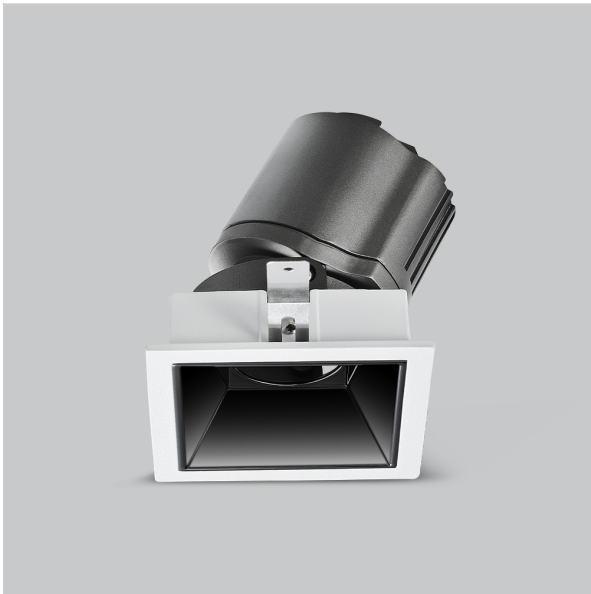

Gleam Down Lights

ITEM SKU#: 662187493909

Product Code : IK-RGLEAMD-L-8W-30K-WH-90C-15D

Voltage	100 - 277 V AC, 50-60 Hz
Lumen Output	728.1lm
Power	8W
Efficacy	140lm/w
CCT	3000K
CRI	>90
Beam Angle	15°
Light Distribution	Spot
LED Light Source	Osram SOLERIQ S 19
Start Time	Instant
Driver	Stand Alone (included)
Operating Position	Swiveling Type
Dimming	On-Off / Triac / 0-10 V
Construction	Sqaure
Mounting Type	Recessed
Heads	Single Head
Body Material	Aluminium Die cast
Finish	White
Length	3-3/8"
Height	4"
Diameter	2-7/8"
Cut Out	3"x3"
Optics	Darklight Technology Black, Silver
Width (W)	3-3/8"
Application Area	Guest Room, Corridor, Restaurant, Meeting Room Club, Hall, Hotel Entrance

Beam Spread (Options)

Spot 15°		Medium 24°		Flood 38°		Wide Flood 60°	
ft	Ø	ft	Ø	ft	Ø	ft	Ø
3.0	0.72	3.0	1.41	3.0	2.03	3.0	3.15
9.0	2.15	9.0	4.22	9.0	6.09	9.0	9.45
15.0	3.58	15.0	7.04	15.0	10.15	15.0	15.75

Gleam, a square shaped LED downlight is made of aluminum die cast with high quality powder coated luminaire housing and optimum heat sink that ensure high-durability. The specular darklight reflector in this store light allows outstanding visual comfort to the visitors so that they are able to explore the merchandise with ease.