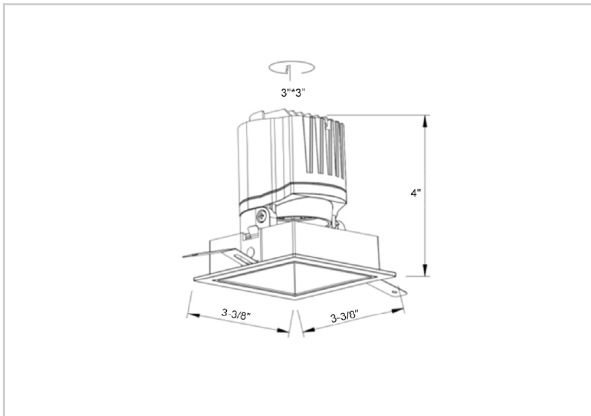

Gleam Down Lights

ITEM SKU#: 662187493893

Product Code : IK-RGLEAMDLM-8W-27K-WH-90C-15D

Voltage	100 - 277 V AC, 50-60 Hz
Lumen Output	693.42lm
Power	8W
Efficacy	140lm/w
CCT	2700K
CRI	>90
Beam Angle	15°
Light Distribution	Spot
LED Light Source	Osram SOLERIQ S 19
Start Time	Instant
Driver	Stand Alone (included)
Operating Position	Swiveling Type
Dimming	On-Off / Triac / 0-10 V
Construction	Sqaure
Mounting Type	Recessed
Heads	Single Head
Body Material	Aluminium Die cast
Finish	White
Length	3-3/8"
Height	4"
Diameter	2-7/8"
Cut Out	3"x3"
Optics	Darklight Technology Black, Silver
Width (W)	3-3/8"
Application Area	Guest Room, Corridor, Restaurant, Meeting Room Club, Hall, Hotel Entrance

Beam Spread (Options)

Spot 15°		Medium 24°		Flood 38°		Wide Flood 60°	
ft	Ø	ft	Ø	ft	Ø	ft	Ø
3.0	0.72	3.0	1.41	3.0	2.03	3.0	3.15
9.0	2.15	9.0	4.22	9.0	6.09	9.0	9.45
15.0	3.58	15.0	7.04	15.0	10.15	15.0	15.75