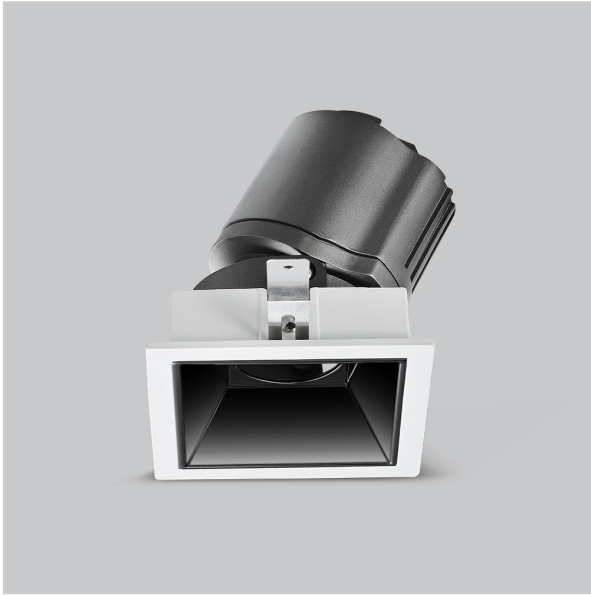

Gleam Down Lights

ITEM SKU#: 662187493893

Product Code : IK-RGLEAMDLM-8W-27K-WH-90C-15D

Voltage	100 - 277 V AC, 50-60 Hz
Lumen Output	693.42lm
Power	8W
Efficacy	140lm/w
CCT	2700K
CRI	>90
Beam Angle	15°
Light Distribution	Spot
LED Light Source	Osram SOLERIQ S 19
Start Time	Instant
Driver	Stand Alone (included)
Operating Position	Swiveling Type
Dimming	On-Off / Triac / 0-10 V
Construction	Sqaure
Mounting Type	Recessed
Heads	Single Head
Body Material	Aluminium Die cast
Finish	White
Length	3-3/8"
Height	4"
Diameter	2-7/8"
Cut Out	3"x3"
Optics	Darklight Technology Black, Silver
Width (W)	3-3/8"
Application Area	Guest Room, Corridor, Restaurant, Meeting Room Club, Hall, Hotel Entrance

Beam Spread (Options)

Spot 15°		Medium 24°		Flood 38°		Wide Flood 60°	
ft	Ø	ft	Ø	ft	Ø	ft	Ø
3.0	0.72	3.0	1.41	3.0	2.03	3.0	3.15
9.0	2.15	9.0	4.22	9.0	6.09	9.0	9.45
15.0	3.58	15.0	7.04	15.0	10.15	15.0	15.75

Gleam, a square shaped LED downlight is made of aluminum die cast with high quality powder coated luminaire housing and optimum heat sink that ensure high-durability. The specular darklight reflector in this store light allows outstanding visual comfort to the visitors so that they are able to explore the merchandise with ease.