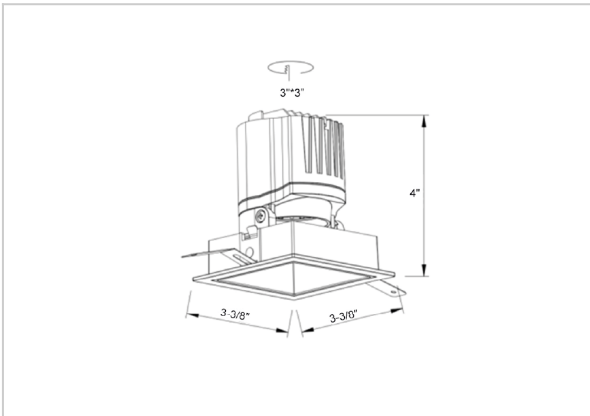

Gleam Down Lights

ITEM SKU#: 662187493879

Product Code : IK-RGLEAMD-L-15W-35K-BL-90C-60D

Voltage	100 - 277 V AC, 50-60 Hz
Lumen Output	1355.65lm
Power	15W
Efficacy	140lm/w
CCT	3500K
CRI	>90
Beam Angle	60°
Light Distribution	Wide flood
LED Light Source	Osram SOLERIQ S 19
Start Time	Instant
Driver	Stand Alone (included)
Operating Position	Swiveling Type
Dimming	On-Off / Triac / 0-10 V
Construction	Sqaure
Mounting Type	Recessed
Heads	Single Head
Body Material	Aluminium Die cast
Finish	Black
Length	4-3/8"
Height	5-1/8"
Diameter	4"
Cut Out	4"x4"
Optics	Darklight Technology Black, Silver
Width (W)	4-3/8"
Application Area	Guest Room, Corridor, Restaurant, Meeting Room Club, Hall, Hotel Entrance

Beam Spread (Options)

Spot	15°	Medium	24°	Flood	38°	Wide Flood	60°
ft	Ø	ft	Ø	ft	Ø	ft	Ø
3.0	0.72	3.0	1.41	3.0	2.03	3.0	3.15
9.0	2.15	9.0	4.22	9.0	6.09	9.0	9.45
15.0	3.58	15.0	7.04	15.0	10.15	15.0	15.75

Gleam, a square shaped LED downlight is made of aluminum die cast with high quality powder coated luminaire housing and optimum heat sink that ensure high-durability. The specular darklight reflector in this store light allows outstanding visual comfort to the visitors so that they are able to explore the merchandise with ease.