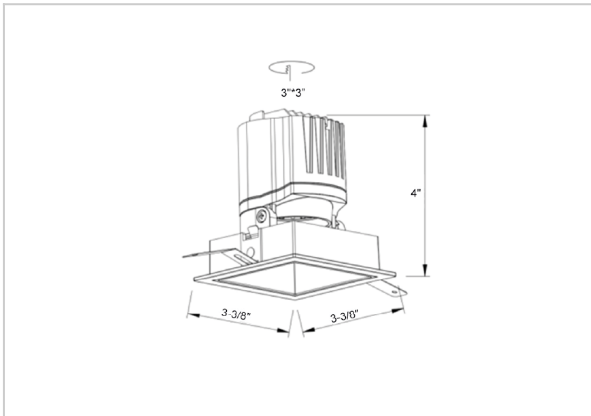

## Product Code : IK-RGLEAMD-L-15W-35K-BL-90C-60D

Voltage	100 - 277 V AC, 50-60 Hz
Lumen Output	1355.65lm
Power	15W
Efficacy	140lm/w
CCT	3500K
CRI	>90
Beam Angle	60°
Light Distribution	Wide flood
LED Light Source	Osram SOLERIQ S 19
Start Time	Instant
Driver	Stand Alone (included)
Operating Position	Swiveling Type
Dimming	On-Off / Triac / 0-10 V
Construction	Sqaure
Mounting Type	Recessed
Heads	Single Head
Body Material	Aluminium Die cast
Finish	Black
Length	4-3/8"
Height	5-1/8"
Diameter	4"
Cut Out	4"x4"
Optics	Darklight Technology Black, Silver
Width (W)	4-3/8"
Application Area	Guest Room, Corridor, Restaurant, Meeting Room Club, Hall, Hotel Entrance

### Beam Spread (Options)

Spot	15°	Medium	24°	Flood	38°	Wide Flood	60°
3.0 ft	0.72	3.0	1.41	3.0	2.03	3.0	3.15
9.0 ft	2.15	9.0	4.22	9.0	6.09	9.0	9.45
15.0 ft	3.58	15.0	7.04	15.0	10.15	15.0	15.75

Gleam, a square shaped LED downlight is made of aluminum die cast with high quality powder coated luminaire housing and optimum heat sink that ensure high-durability. The specular darklight reflector in this store light allows outstanding visual comfort to the visitors so that they are able to explore the merchandise with ease.