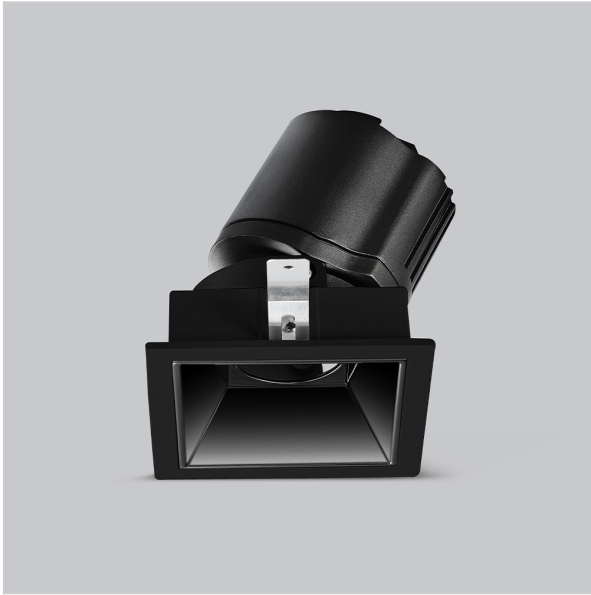

# Gleam Down Lights

ITEM SKU#: 662187493879

## Product Code : IK-RGLEAMD-L-15W-35K-BL-90C-60D

Voltage	100 - 277 V AC, 50-60 Hz
Lumen Output	1355.65lm
Power	15W
Efficacy	140lm/w
CCT	3500K
CRI	>90
Beam Angle	60°
Light Distribution	Wide flood
LED Light Source	Osram SOLERIQ S 19
Start Time	Instant
Driver	Stand Alone (included)
Operating Position	Swiveling Type
Dimming	On-Off / Triac / 0-10 V
Construction	Sqaure
Mounting Type	Recessed
Heads	Single Head
Body Material	Aluminium Die cast
Finish	Black
Length	4-3/8"
Height	5-1/8"
Diameter	4"
Cut Out	4"x4"
Optics	Darklight Technology Black, Silver
Width (W)	4-3/8"
Application Area	Guest Room, Corridor, Restaurant, Meeting Room Club, Hall, Hotel Entrance

### Beam Spread (Options)

Spot	15°	Medium	24°	Flood	38°	Wide Flood	60°
3.0 ft	0.72	3.0	1.41	3.0	2.03	3.0	3.15
9.0 ft	2.15	9.0	4.22	9.0	6.09	9.0	9.45
15.0 ft	3.58	15.0	7.04	15.0	10.15	15.0	15.75

Gleam, a square shaped LED downlight is made of aluminum die cast with high quality powder coated luminaire housing and optimum heat sink that ensure high-durability. The specular darklight reflector in this store light allows outstanding visual comfort to the visitors so that they are able to explore the merchandise with ease.