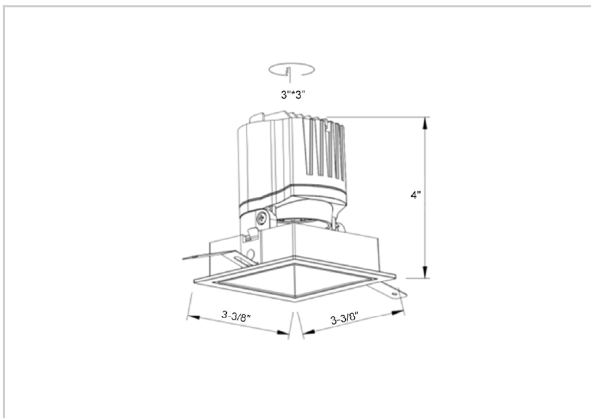

Gleam Down Lights

ITEM SKU#: 662187493855

Product Code : IK-RGLEAMD-L-15W-27K-BL-90C-60D

Voltage	100 - 277 V AC, 50-60 Hz
Lumen Output	1229.61lm
Power	15W
Efficacy	140lm/w
CCT	2700K
CRI	>90
Beam Angle	60°
Light Distribution	Wide flood
LED Light Source	Osram SOLERIQ S 19
Start Time	Instant
Driver	Stand Alone (included)
Operating Position	Swiveling Type
Dimming	On-Off / Triac / 0-10 V
Construction	Sqaure
Mounting Type	Recessed
Heads	Single Head
Body Material	Aluminium Die cast
Finish	Black
Length	4-3/8"
Height	5-1/8"
Diameter	4"
Cut Out	4"x4"
Optics	Darklight Technology Black, Silver
Width (W)	4-3/8"
Application Area	Guest Room, Corridor, Restaurant, Meeting Room Club, Hall, Hotel Entrance

Beam Spread (Options)

Spot	15°	Medium	24°	Flood	38°	Wide Flood	60°
ft	Ø	ft	Ø	ft	Ø	ft	Ø
3.0	0.72	3.0	1.41	3.0	2.03	3.0	3.15
9.0	2.15	9.0	4.22	9.0	6.09	9.0	9.45
15.0	3.58	15.0	7.04	15.0	10.15	15.0	15.75

Gleam, a square shaped LED downlight is made of aluminum die cast with high quality powder coated luminaire housing and optimum heat sink that ensure high-durability. The specular darklight reflector in this store light allows outstanding visual comfort to the visitors so that they are able to explore the merchandise with ease.