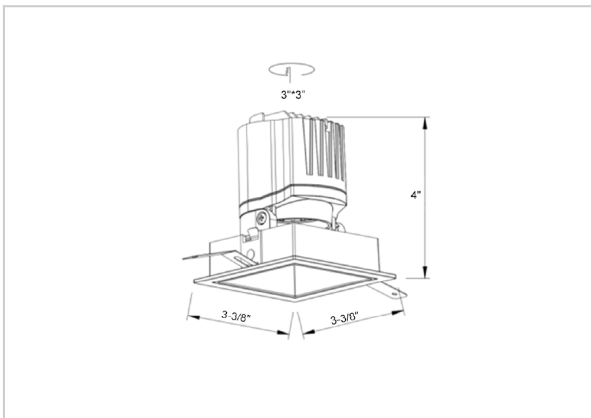

## Product Code : IK-RGLEAMD-L-15W-27K-BL-90C-60D

Voltage	100 - 277 V AC, 50-60 Hz
Lumen Output	1229.61lm
Power	15W
Efficacy	140lm/w
CCT	2700K
CRI	>90
Beam Angle	60°
Light Distribution	Wide flood
LED Light Source	Osram SOLERIQ S 19
Start Time	Instant
Driver	Stand Alone (included)
Operating Position	Swiveling Type
Dimming	On-Off / Triac / 0-10 V
Construction	Sqaure
Mounting Type	Recessed
Heads	Single Head
Body Material	Aluminium Die cast
Finish	Black
Length	4-3/8"
Height	5-1/8"
Diameter	4"
Cut Out	4"x4"
Optics	Darklight Technology Black, Silver
Width (W)	4-3/8"
Application Area	Guest Room, Corridor, Restaurant, Meeting Room Club, Hall, Hotel Entrance

### Beam Spread (Options)

Spot	15°	Medium	24°	Flood	38°	Wide Flood	60°
ft	Ø	ft	Ø	ft	Ø	ft	Ø
3.0	0.72	3.0	1.41	3.0	2.03	3.0	3.15
9.0	2.15	9.0	4.22	9.0	6.09	9.0	9.45
15.0	3.58	15.0	7.04	15.0	10.15	15.0	15.75