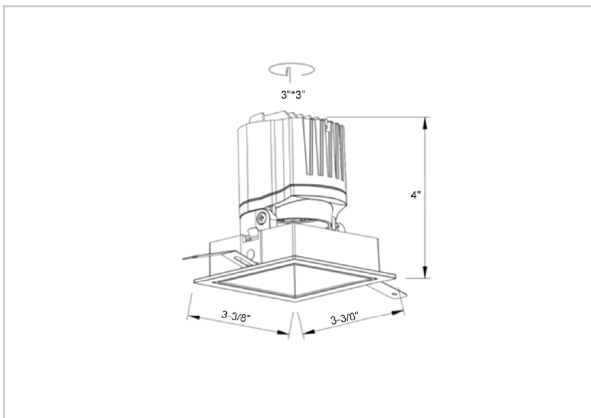

Gleam Down Lights

ITEM SKU#: 662187493848

Product Code : IK-RGLEAMD-L-15W-40K-BL-90C-38D

Voltage	100 - 277 V AC, 50-60 Hz
Lumen Output	1348.93lm
Power	15W
Efficacy	140lm/w
CCT	4000K
CRI	>90
Beam Angle	38°
Light Distribution	Flood
LED Light Source	Osram SOLERIQ S 19
Start Time	Instant
Driver	Stand Alone (included)
Operating Position	Swiveling Type
Dimming	On-Off / Triac / 0-10 V
Construction	Sqaure
Mounting Type	Recessed
Heads	Single Head
Body Material	Aluminium Die cast
Finish	Black
Length	4-3/8"
Height	5-1/8"
Diameter	4"
Cut Out	4"x4"
Optics	Darklight Technology Black, Silver
Width (W)	4-3/8"
Application Area	Guest Room, Corridor, Restaurant, Meeting Room Club, Hall, Hotel Entrance

Beam Spread (Options)

Spot	15°	Medium	24°	Flood	38°	Wide Flood	60°
ft	Ø	ft	Ø	ft	Ø	ft	Ø
3.0	0.72	3.0	1.41	3.0	2.03	3.0	3.15
9.0	2.15	9.0	4.22	9.0	6.09	9.0	9.45
15.0	3.58	15.0	7.04	15.0	10.15	15.0	15.75

Gleam, a square shaped LED downlight is made of aluminum die cast with high quality powder coated luminaire housing and optimum heat sink that ensure high-durability. The specular darklight reflector in this store light allows outstanding visual comfort to the visitors so that they are able to explore the merchandise with ease.