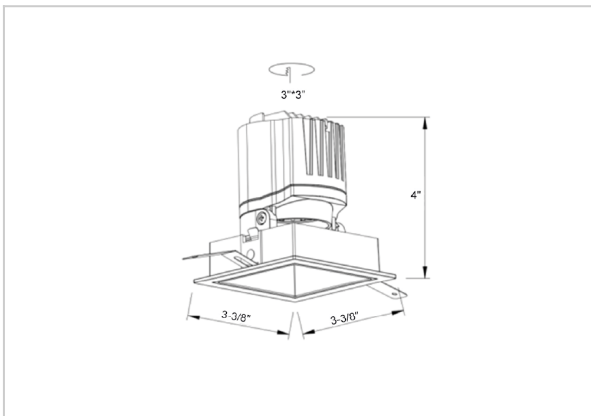

## Product Code : IK-RGLEAMD-L-15W-40K-BL-90C-38D

Voltage	100 - 277 V AC, 50-60 Hz
Lumen Output	1348.93lm
Power	15W
Efficacy	140lm/w
CCT	4000K
CRI	>90
Beam Angle	38°
Light Distribution	Flood
LED Light Source	Osram SOLERIQ S 19
Start Time	Instant
Driver	Stand Alone (included)
Operating Position	Swiveling Type
Dimming	On-Off / Triac / 0-10 V
Construction	Sqaure
Mounting Type	Recessed
Heads	Single Head
Body Material	Aluminium Die cast
Finish	Black
Length	4-3/8"
Height	5-1/8"
Diameter	4"
Cut Out	4"x4"
Optics	Darklight Technology Black, Silver
Width (W)	4-3/8"
Application Area	Guest Room, Corridor, Restaurant, Meeting Room Club, Hall, Hotel Entrance

### Beam Spread (Options)

Spot	15°	Medium	24°	Flood	38°	Wide Flood	60°
ft	Ø	ft	Ø	ft	Ø	ft	Ø
3.0	0.72	3.0	1.41	3.0	2.03	3.0	3.15
9.0	2.15	9.0	4.22	9.0	6.09	9.0	9.45
15.0	3.58	15.0	7.04	15.0	10.15	15.0	15.75