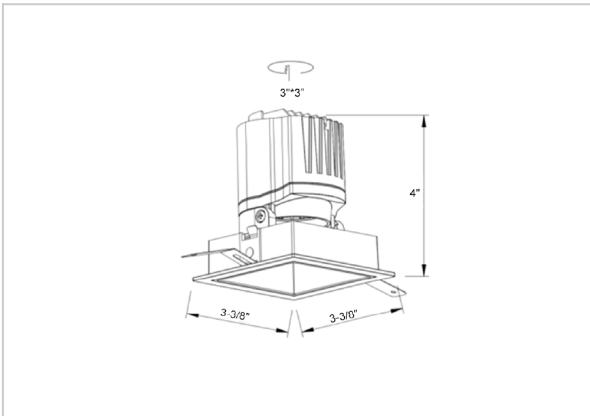

## Product Code : IK-RGLEAMD-L-15W-35K-BL-90C-38D

Voltage	100 - 277 V AC, 50-60 Hz
Lumen Output	1284.69lm
Power	15W
Efficacy	140lm/w
CCT	3500K
CRI	>90
Beam Angle	38°
Light Distribution	Flood
LED Light Source	Osram SOLERIQ S 19
Start Time	Instant
Driver	Stand Alone (included)
Operating Position	Swiveling Type
Dimming	On-Off / Triac / 0-10 V
Construction	Sqaure
Mounting Type	Recessed
Heads	Single Head
Body Material	Aluminium Die cast
Finish	Black
Length	4-3/8"
Height	5-1/8"
Diameter	4"
Cut Out	4"x4"
Optics	Darklight Technology Black, Silver
Width (W)	4-3/8"
Application Area	Guest Room, Corridor, Restaurant, Meeting Room Club, Hall, Hotel Entrance

### Beam Spread (Options)

Spot	15°	Medium	24°	Flood	38°	Wide Flood	60°
ft	Ø	ft	Ø	ft	Ø	ft	Ø
3.0	0.72	3.0	1.41	3.0	2.03	3.0	3.15
9.0	2.15	9.0	4.22	9.0	6.09	9.0	9.45
15.0	3.58	15.0	7.04	15.0	10.15	15.0	15.75