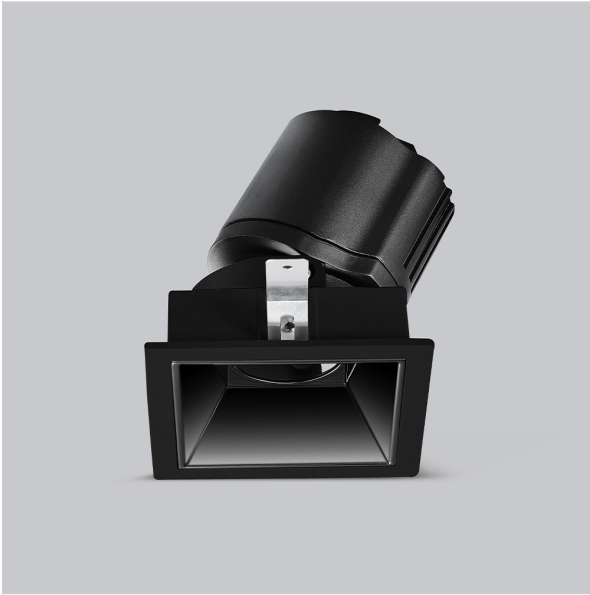

# Gleam Down Lights

ITEM SKU#: 662187493817

## Product Code : IK-RGLEAMD-L-15W-35K-BL-90C-38D

Voltage	100 - 277 V AC, 50-60 Hz
Lumen Output	1284.69lm
Power	15W
Efficacy	140lm/w
CCT	3500K
CRI	>90
Beam Angle	38°
Light Distribution	Flood
LED Light Source	Osram SOLERIQ S 19
Start Time	Instant
Driver	Stand Alone (included)
Operating Position	Swiveling Type
Dimming	On-Off / Triac / 0-10 V
Construction	Sqaure
Mounting Type	Recessed
Heads	Single Head
Body Material	Aluminium Die cast
Finish	Black
Length	4-3/8"
Height	5-1/8"
Diameter	4"
Cut Out	4"x4"
Optics	Darklight Technology Black, Silver
Width (W)	4-3/8"
Application Area	Guest Room, Corridor, Restaurant, Meeting Room Club, Hall, Hotel Entrance

### Beam Spread (Options)

Spot	15°	Medium	24°	Flood	38°	Wide Flood	60°
ft	Ø	ft	Ø	ft	Ø	ft	Ø
3.0	0.72	3.0	1.41	3.0	2.03	3.0	3.15
9.0	2.15	9.0	4.22	9.0	6.09	9.0	9.45
15.0	3.58	15.0	7.04	15.0	10.15	15.0	15.75

Gleam, a square shaped LED downlight is made of aluminum die cast with high quality powder coated luminaire housing and optimum heat sink that ensure high-durability. The specular darklight reflector in this store light allows outstanding visual comfort to the visitors so that they are able to explore the merchandise with ease.