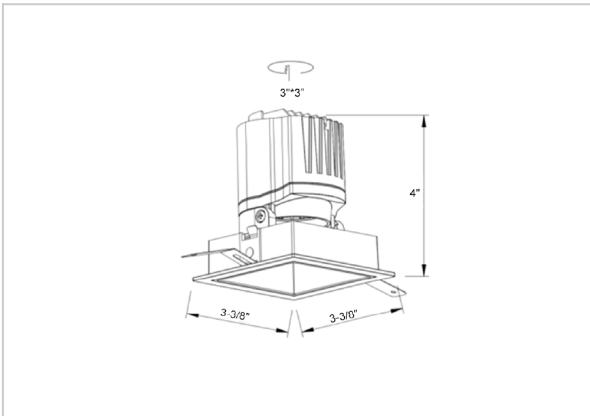

## Product Code : IK-RGLEAMD-L-15W-30K-BL-90C-38D

Voltage	100 - 277 V AC, 50-60 Hz
Lumen Output	1223.52lm
Power	15W
Efficacy	140lm/w
CCT	3000K
CRI	>90
Beam Angle	38°
Light Distribution	Flood
LED Light Source	Osram SOLERIQ S 19
Start Time	Instant
Driver	Stand Alone (included)
Operating Position	Swiveling Type
Dimming	On-Off / Triac / 0-10 V
Construction	Sqaure
Mounting Type	Recessed
Heads	Single Head
Body Material	Aluminium Die cast
Finish	Black
Length	4-3/8"
Height	5-1/8"
Diameter	4"
Cut Out	4"x4"
Optics	Darklight Technology Black, Silver
Width (W)	4-3/8"
Application Area	Guest Room, Corridor, Restaurant, Meeting Room Club, Hall, Hotel Entrance

### Beam Spread (Options)

Spot	15°	Medium	24°	Flood	38°	Wide Flood	60°
ft	Ø	ft	Ø	ft	Ø	ft	Ø
3.0	0.72	3.0	1.41	3.0	2.03	3.0	3.15
9.0	2.15	9.0	4.22	9.0	6.09	9.0	9.45
15.0	3.58	15.0	7.04	15.0	10.15	15.0	15.75