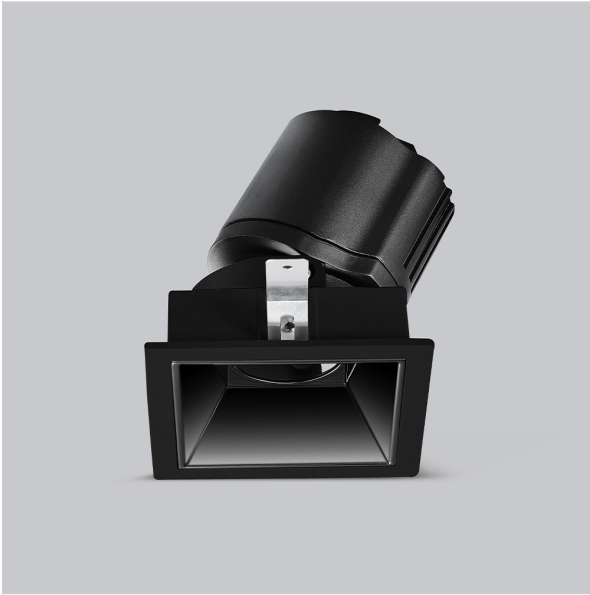

# Gleam Down Lights

ITEM SKU#: 662187493800

## Product Code : IK-RGLEAMD-L-15W-30K-BL-90C-38D

Voltage	100 - 277 V AC, 50-60 Hz
Lumen Output	1223.52lm
Power	15W
Efficacy	140lm/w
CCT	3000K
CRI	>90
Beam Angle	38°
Light Distribution	Flood
LED Light Source	Osram SOLERIQ S 19
Start Time	Instant
Driver	Stand Alone (included)
Operating Position	Swiveling Type
Dimming	On-Off / Triac / 0-10 V
Construction	Sqaure
Mounting Type	Recessed
Heads	Single Head
Body Material	Aluminium Die cast
Finish	Black
Length	4-3/8"
Height	5-1/8"
Diameter	4"
Cut Out	4"x4"
Optics	Darklight Technology Black, Silver
Width (W)	4-3/8"
Application Area	Guest Room, Corridor, Restaurant, Meeting Room Club, Hall, Hotel Entrance

### Beam Spread (Options)

Spot	15°	Medium	24°	Flood	38°	Wide Flood	60°
ft	Ø	ft	Ø	ft	Ø	ft	Ø
3.0	0.72	3.0	1.41	3.0	2.03	3.0	3.15
9.0	2.15	9.0	4.22	9.0	6.09	9.0	9.45
15.0	3.58	15.0	7.04	15.0	10.15	15.0	15.75

Gleam, a square shaped LED downlight is made of aluminum die cast with high quality powder coated luminaire housing and optimum heat sink that ensure high-durability. The specular darklight reflector in this store light allows outstanding visual comfort to the visitors so that they are able to explore the merchandise with ease.