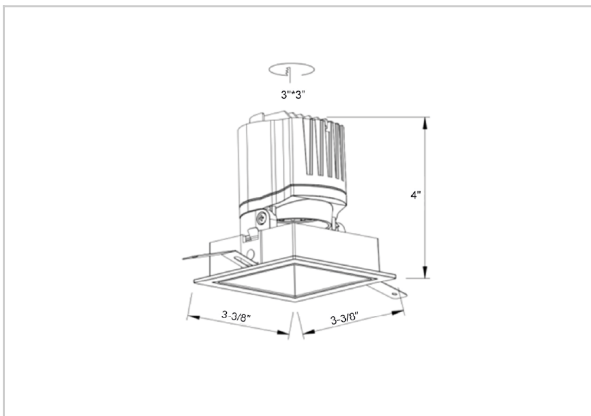

Gleam Down Lights

ITEM SKU#: 662187493800

Product Code : IK-RGLEAMD-L-15W-30K-BL-90C-38D

Voltage	100 - 277 V AC, 50-60 Hz
Lumen Output	1223.52lm
Power	15W
Efficacy	140lm/w
CCT	3000K
CRI	>90
Beam Angle	38°
Light Distribution	Flood
LED Light Source	Osram SOLERIQ S 19
Start Time	Instant
Driver	Stand Alone (included)
Operating Position	Swiveling Type
Dimming	On-Off / Triac / 0-10 V
Construction	Sqaure
Mounting Type	Recessed
Heads	Single Head
Body Material	Aluminium Die cast
Finish	Black
Length	4-3/8"
Height	5-1/8"
Diameter	4"
Cut Out	4"x4"
Optics	Darklight Technology Black, Silver
Width (W)	4-3/8"
Application Area	Guest Room, Corridor, Restaurant, Meeting Room Club, Hall, Hotel Entrance

Beam Spread (Options)

Spot	15°	Medium	24°	Flood	38°	Wide Flood	60°
ft	Ø	ft	Ø	ft	Ø	ft	Ø
3.0	0.72	3.0	1.41	3.0	2.03	3.0	3.15
9.0	2.15	9.0	4.22	9.0	6.09	9.0	9.45
15.0	3.58	15.0	7.04	15.0	10.15	15.0	15.75

Gleam, a square shaped LED downlight is made of aluminum die cast with high quality powder coated luminaire housing and optimum heat sink that ensure high-durability. The specular darklight reflector in this store light allows outstanding visual comfort to the visitors so that they are able to explore the merchandise with ease.