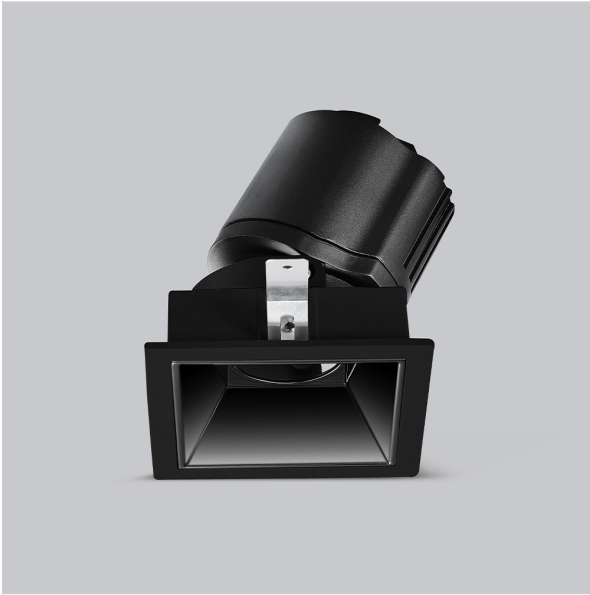

# Gleam Down Lights

ITEM SKU#: 662187493787

## Product Code : IK-RGLEAMD-L-15W-40K-BL-90C-24D

Voltage	100 - 277 V AC, 50-60 Hz
Lumen Output	1479lm
Power	15W
Efficacy	140lm/w
CCT	4000K
CRI	>90
Beam Angle	24°
Light Distribution	Medium
LED Light Source	Osram SOLERIQ S 19
Start Time	Instant
Driver	Stand Alone (included)
Operating Position	Swiveling Type
Dimming	On-Off / Triac / 0-10 V
Construction	Sqaure
Mounting Type	Recessed
Heads	Single Head
Body Material	Aluminium Die cast
Finish	Black
Length	4-3/8"
Height	5-1/8"
Diameter	4"
Cut Out	4"x4"
Optics	Darklight Technology Black, Silver
Width (W)	4-3/8"
Application Area	Guest Room, Corridor, Restaurant, Meeting Room Club, Hall, Hotel Entrance

### Beam Spread (Options)

Spot	15°	Medium	24°	Flood	38°	Wide Flood	60°
ft	Ø	ft	Ø	ft	Ø	ft	Ø
3.0	0.72	3.0	1.41	3.0	2.03	3.0	3.15
9.0	2.15	9.0	4.22	9.0	6.09	9.0	9.45
15.0	3.58	15.0	7.04	15.0	10.15	15.0	15.75

Gleam, a square shaped LED downlight is made of aluminum die cast with high quality powder coated luminaire housing and optimum heat sink that ensure high-durability. The specular darklight reflector in this store light allows outstanding visual comfort to the visitors so that they are able to explore the merchandise with ease.