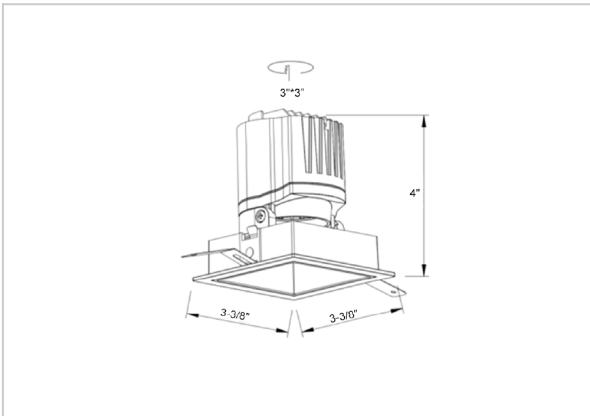

## Product Code : IK-RGLEAMD-L-15W-40K-BL-90C-24D

Voltage	100 - 277 V AC, 50-60 Hz
Lumen Output	1479lm
Power	15W
Efficacy	140lm/w
CCT	4000K
CRI	>90
Beam Angle	24°
Light Distribution	Medium
LED Light Source	Osram SOLERIQ S 19
Start Time	Instant
Driver	Stand Alone (included)
Operating Position	Swiveling Type
Dimming	On-Off / Triac / 0-10 V
Construction	Sqaure
Mounting Type	Recessed
Heads	Single Head
Body Material	Aluminium Die cast
Finish	Black
Length	4-3/8"
Height	5-1/8"
Diameter	4"
Cut Out	4"x4"
Optics	Darklight Technology Black, Silver
Width (W)	4-3/8"
Application Area	Guest Room, Corridor, Restaurant, Meeting Room Club, Hall, Hotel Entrance

### Beam Spread (Options)

Spot	15°	Medium	24°	Flood	38°	Wide Flood	60°
ft	Ø	ft	Ø	ft	Ø	ft	Ø
3.0	0.72	3.0	1.41	3.0	2.03	3.0	3.15
9.0	2.15	9.0	4.22	9.0	6.09	9.0	9.45
15.0	3.58	15.0	7.04	15.0	10.15	15.0	15.75