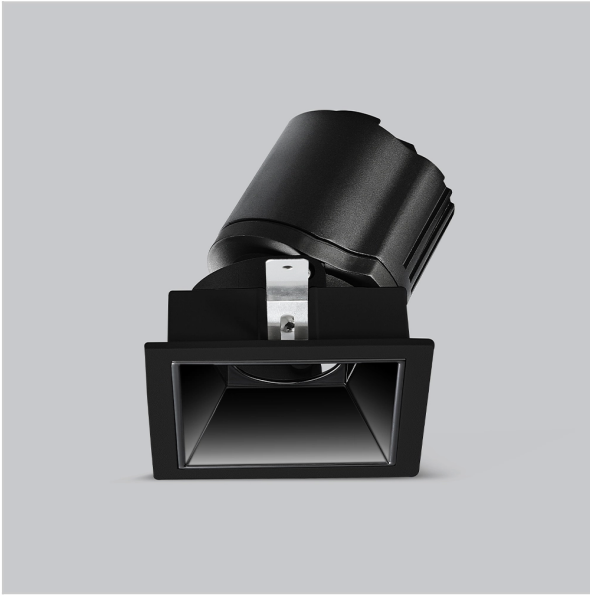

Gleam Down Lights

ITEM SKU#: 662187493732

Product Code : IK-RGLEAMD-L-15W-35K-BL-90C-15D

Voltage	100 - 277 V AC, 50-60 Hz
Lumen Output	1378.12lm
Power	15W
Efficacy	140lm/w
CCT	3500K
CRI	>90
Beam Angle	15°
Light Distribution	Spot
LED Light Source	Osram SOLERIQ S 19
Start Time	Instant
Driver	Stand Alone (included)
Operating Position	Swiveling Type
Dimming	On-Off / Triac / 0-10 V
Construction	Sqaure
Mounting Type	Recessed
Heads	Single Head
Body Material	Aluminium Die cast
Finish	Black
Length	4-3/8"
Height	5-1/8"
Diameter	4"
Cut Out	4"x4"
Optics	Darklight Technology Black, Silver
Width (W)	4-3/8"
Application Area	Guest Room, Corridor, Restaurant, Meeting Room Club, Hall, Hotel Entrance

Beam Spread (Options)

Spot 15°		Medium 24°		Flood 38°		Wide Flood 60°	
ft	Ø	ft	Ø	ft	Ø	ft	Ø
3.0	0.72	3.0	1.41	3.0	2.03	3.0	3.15
9.0	2.15	9.0	4.22	9.0	6.09	9.0	9.45
15.0	3.58	15.0	7.04	15.0	10.15	15.0	15.75

Gleam, a square shaped LED downlight is made of aluminum die cast with high quality powder coated luminaire housing and optimum heat sink that ensure high-durability. The specular darklight reflector in this store light allows outstanding visual comfort to the visitors so that they are able to explore the merchandise with ease.