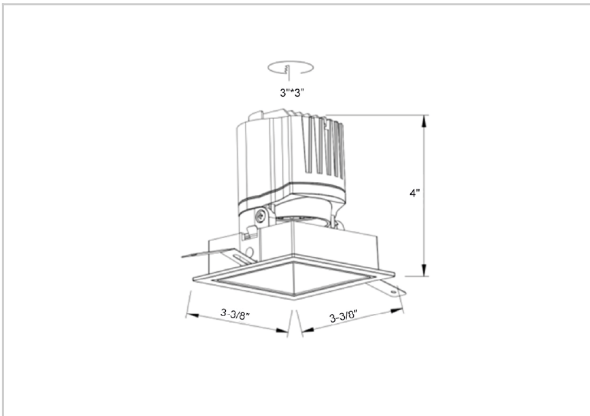

Gleam Down Lights

ITEM SKU#: 662187493732

Product Code : IK-RGLEAMD-L-15W-35K-BL-90C-15D

Voltage	100 - 277 V AC, 50-60 Hz
Lumen Output	1378.12lm
Power	15W
Efficacy	140lm/w
CCT	3500K
CRI	>90
Beam Angle	15°
Light Distribution	Spot
LED Light Source	Osram SOLERIQ S 19
Start Time	Instant
Driver	Stand Alone (included)
Operating Position	Swiveling Type
Dimming	On-Off / Triac / 0-10 V
Construction	Sqaure
Mounting Type	Recessed
Heads	Single Head
Body Material	Aluminium Die cast
Finish	Black
Length	4-3/8"
Height	5-1/8"
Diameter	4"
Cut Out	4"x4"
Optics	Darklight Technology Black, Silver
Width (W)	4-3/8"
Application Area	Guest Room, Corridor, Restaurant, Meeting Room Club, Hall, Hotel Entrance

Beam Spread (Options)

Spot 15°		Medium 24°		Flood 38°		Wide Flood 60°	
ft	Ø	ft	Ø	ft	Ø	ft	Ø
3.0	0.72	3.0	1.41	3.0	2.03	3.0	3.15
9.0	2.15	9.0	4.22	9.0	6.09	9.0	9.45
15.0	3.58	15.0	7.04	15.0	10.15	15.0	15.75