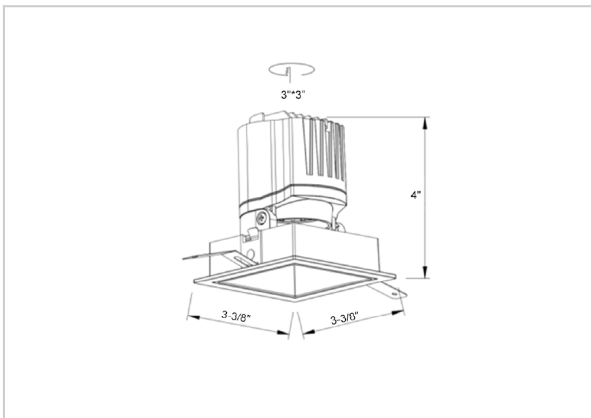

## Product Code : IK-RGLEAMD-L-8W-40K-BL-90C-38D

Voltage	100 - 277 V AC, 50-60 Hz
Lumen Output	753.55lm
Power	8W
Efficacy	140lm/w
CCT	4000K
CRI	>90
Beam Angle	38°
Light Distribution	Flood
LED Light Source	Osram SOLERIQ S 19
Start Time	Instant
Driver	Stand Alone (included)
Operating Position	Swiveling Type
Dimming	On-Off / Triac / 0-10 V
Construction	Sqaure
Mounting Type	Recessed
Heads	Single Head
Body Material	Aluminium Die cast
Finish	Black
Length	3-3/8"
Height	4"
Diameter	2-7/8"
Cut Out	3"x3"
Optics	Darklight Technology Black, Silver
Width (W)	3-3/8"
Application Area	Guest Room, Corridor, Restaurant, Meeting Room Club, Hall, Hotel Entrance

### Beam Spread (Options)

Spot	15°	Medium	24°	Flood	38°	Wide Flood	60°
ft	Ø	ft	Ø	ft	Ø	ft	Ø
3.0	0.72	3.0	1.41	3.0	2.03	3.0	3.15
9.0	2.15	9.0	4.22	9.0	6.09	9.0	9.45
15.0	3.58	15.0	7.04	15.0	10.15	15.0	15.75