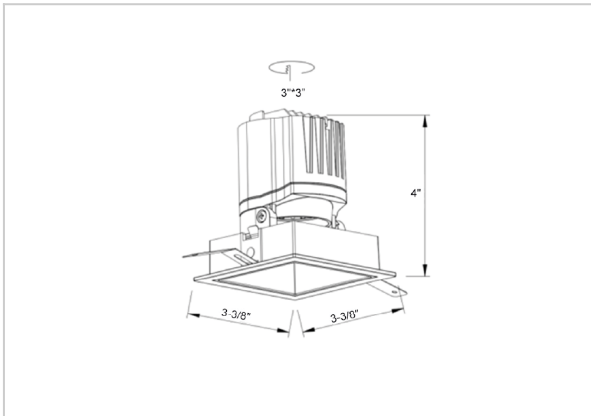

Gleam Down Lights

ITEM SKU#: 662187493558

Product Code : IK-RGLEAMD-L-8W-30K-BL-90C-24D

Voltage	100 - 277 V AC, 50-60 Hz
Lumen Output	677.5lm
Power	8W
Efficacy	140lm/w
CCT	3000K
CRI	>90
Beam Angle	24°
Light Distribution	Medium
LED Light Source	Osram SOLERIQ S 19
Start Time	Instant
Driver	Stand Alone (included)
Operating Position	Swiveling Type
Dimming	On-Off / Triac / 0-10 V
Construction	Sqaure
Mounting Type	Recessed
Heads	Single Head
Body Material	Aluminium Die cast
Finish	Black
Length	3-3/8"
Height	4"
Diameter	2-7/8"
Cut Out	3"x3"
Optics	Darklight Technology Black, Silver
Width (W)	3-3/8"
Application Area	Guest Room, Corridor, Restaurant, Meeting Room Club, Hall, Hotel Entrance

Beam Spread (Options)

Spot	15°	Medium	24°	Flood	38°	Wide Flood	60°
ft	Ø	ft	Ø	ft	Ø	ft	Ø
3.0	0.72	3.0	1.41	3.0	2.03	3.0	3.15
9.0	2.15	9.0	4.22	9.0	6.09	9.0	9.45
15.0	3.58	15.0	7.04	15.0	10.15	15.0	15.75

Gleam, a square shaped LED downlight is made of aluminum die cast with high quality powder coated luminaire housing and optimum heat sink that ensure high-durability. The specular darklight reflector in this store light allows outstanding visual comfort to the visitors so that they are able to explore the erchandise with ease.

Technical Data

[IES File Link](#) ↓

[Installation Instructions Link](#) ↓