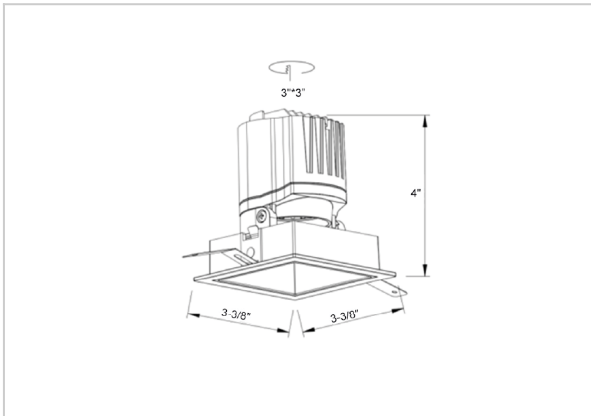

Gleam Down Lights

ITEM SKU#: 662187493558

Product Code : IK-RGLEAMD-L-8W-30K-BL-90C-24D

Voltage	100 - 277 V AC, 50-60 Hz
Lumen Output	677.5lm
Power	8W
Efficacy	140lm/w
CCT	3000K
CRI	>90
Beam Angle	24°
Light Distribution	Medium
LED Light Source	Osram SOLERIQ S 19
Start Time	Instant
Driver	Stand Alone (included)
Operating Position	Swiveling Type
Dimming	On-Off / Triac / 0-10 V
Construction	Sqaure
Mounting Type	Recessed
Heads	Single Head
Body Material	Aluminium Die cast
Finish	Black
Length	3-3/8"
Height	4"
Diameter	2-7/8"
Cut Out	3"x3"
Optics	Darklight Technology Black, Silver
Width (W)	3-3/8"
Application Area	Guest Room, Corridor, Restaurant, Meeting Room Club, Hall, Hotel Entrance

Beam Spread (Options)

Spot	15°	Medium	24°	Flood	38°	Wide Flood	60°
ft	Ø	ft	Ø	ft	Ø	ft	Ø
3.0	0.72	3.0	1.41	3.0	2.03	3.0	3.15
9.0	2.15	9.0	4.22	9.0	6.09	9.0	9.45
15.0	3.58	15.0	7.04	15.0	10.15	15.0	15.75

Gleam, a square shaped LED downlight is made of aluminum die cast with high quality powder coated luminaire housing and optimum heat sink that ensure high-durability. The specular darklight reflector in this store light allows outstanding visual comfort to the visitors so that they are able to explore the erchandise with ease.