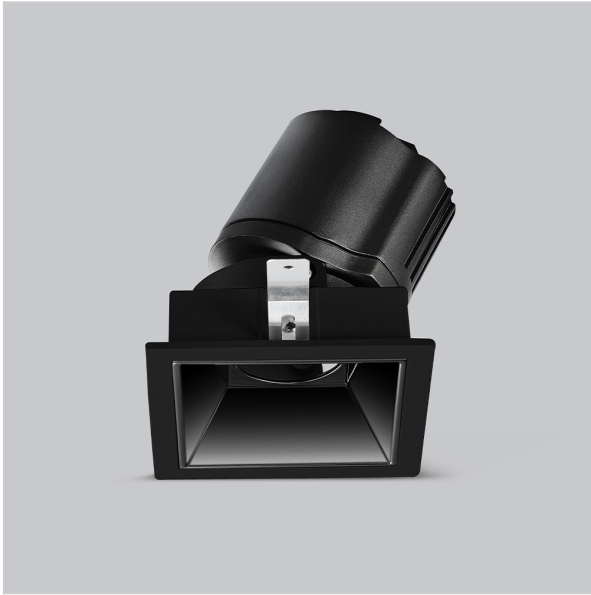

Gleam Down Lights

ITEM SKU#: 662187493510

Product Code : IK-RGLEAMD-L-8W-30K-BL-90C-15D

Voltage	100 - 277 V AC, 50-60 Hz
Lumen Output	728.1lm
Power	8W
Efficacy	140lm/w
CCT	3000K
CRI	>90
Beam Angle	15°
Light Distribution	Spot
LED Light Source	Osram SOLERIQ S 19
Start Time	Instant
Driver	Stand Alone (included)
Operating Position	Swiveling Type
Dimming	On-Off / Triac / 0-10 V
Construction	Sqaure
Mounting Type	Recessed
Heads	Single Head
Body Material	Aluminium Die cast
Finish	Black
Length	3-3/8"
Height	4"
Diameter	2-7/8"
Cut Out	3"x3"
Optics	Darklight Technology Black, Silver
Width (W)	3-3/8"
Application Area	Guest Room, Corridor, Restaurant, Meeting Room Club, Hall, Hotel Entrance

Beam Spread (Options)

Spot 15°		Medium 24°		Flood 38°		Wide Flood 60°	
ft	Ø	ft	Ø	ft	Ø	ft	Ø
3.0	0.72	3.0	1.41	3.0	2.03	3.0	3.15
9.0	2.15	9.0	4.22	9.0	6.09	9.0	9.45
15.0	3.58	15.0	7.04	15.0	10.15	15.0	15.75

Gleam, a square shaped LED downlight is made of aluminum die cast with high quality powder coated luminaire housing and optimum heat sink that ensure high-durability. The specular darklight reflector in this store light allows outstanding visual comfort to the visitors so that they are able to explore the merchandis with ease.