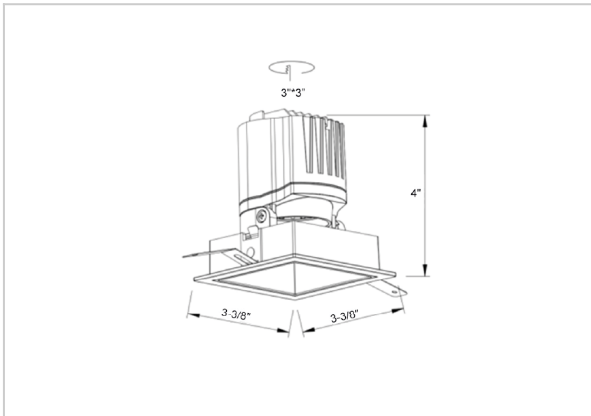

Gleam Down Lights

ITEM SKU#: 662187493510

Product Code : IK-RGLEAMD-L-8W-30K-BL-90C-15D

Voltage	100 - 277 V AC, 50-60 Hz
Lumen Output	728.1lm
Power	8W
Efficacy	140lm/w
CCT	3000K
CRI	>90
Beam Angle	15°
Light Distribution	Spot
LED Light Source	Osram SOLERIQ S 19
Start Time	Instant
Driver	Stand Alone (included)
Operating Position	Swiveling Type
Dimming	On-Off / Triac / 0-10 V
Construction	Sqaure
Mounting Type	Recessed
Heads	Single Head
Body Material	Aluminium Die cast
Finish	Black
Length	3-3/8"
Height	4"
Diameter	2-7/8"
Cut Out	3"x3"
Optics	Darklight Technology Black, Silver
Width (W)	3-3/8"
Application Area	Guest Room, Corridor, Restaurant, Meeting Room Club, Hall, Hotel Entrance

Beam Spread (Options)

Spot 15°		Medium 24°		Flood 38°		Wide Flood 60°	
ft	Ø	ft	Ø	ft	Ø	ft	Ø
3.0	0.72	3.0	1.41	3.0	2.03	3.0	3.15
9.0	2.15	9.0	4.22	9.0	6.09	9.0	9.45
15.0	3.58	15.0	7.04	15.0	10.15	15.0	15.75