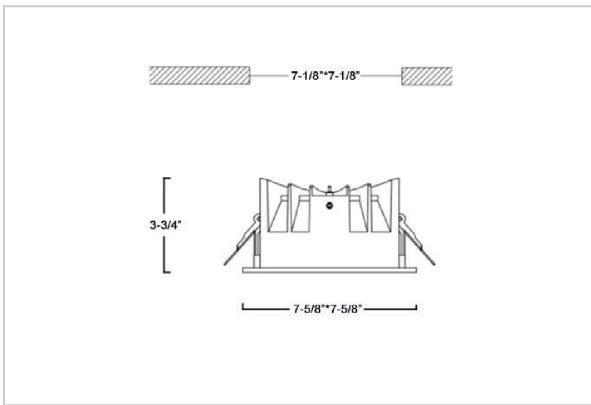

Asparo Down Lights

ITEM SKU#: 662187493077

Product Code : IK-RASPRODL-50W-50K-BL-90C-50D

Voltage	100 - 277 V AC, 50-60 Hz
Lumen Output	7000lm
Power	50W
Efficacy	140lm/w
CCT	5000K
CRI	>90
Beam Angle	50°
Light Distribution	Wide flood
LED Type	COB
LED Light Source	Osram SOLERIQ S 19
Start Time	Instant
Driver	Stand Alone (included)
Operating Position	Non - Swiveling Type
Dimming	On-Off / Triac / 0-10 V
Construction	Sqaure
Mounting Type	Recessed
Heads	Single Head
Body Material	Aluminium Die cast
Finish	Black
Height	3-3/4"
Diameter	7-5/8"x7-5/8"
Cut Out	7-1/8"x7-1/8"
Optics	Darklight Technology Black, Silver
Application Area	Guest Room, Corridor, Restaurant, Meeting Room Club, Hall, Hotel Entrance

Beam Spread (Option)

Wide Flood	50°
ft	Ø
3.0	3.15
9.0	9.45
15.0	15.75

Asparo, a square LED downlight made of aluminum die cast with high quality powder coated luminaire housing and optimum heat sink. Specular reflector & power grid /global connectors available with isolated LED Driver using Ultra bright OSRAM COB. Moreover, the specular darklight reflector in this store light allows outstanding visual comfort to the visitors.