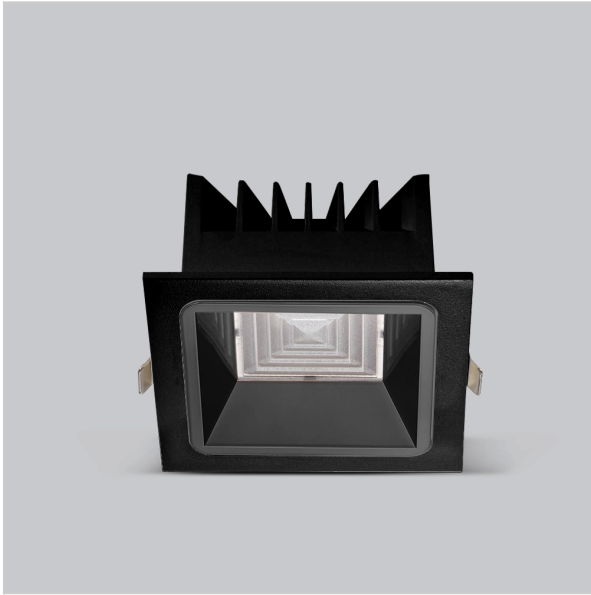

# Asparo Down Lights

ITEM SKU#: 662187493060

## Product Code : IK-RASPRODL-50W-40K-BL-90C-50D

Voltage	100 - 277 V AC, 50-60 Hz
Lumen Output	6650lm
Power	50W
Efficacy	140lm/w
CCT	4000K
CRI	>90
Beam Angle	50°
Light Distribution	Wide flood
LED Type	COB
LED Light Source	Osram SOLERIQ S 19
Start Time	Instant
Driver	Stand Alone (included)
Operating Position	Non - Swiveling Type
Dimming	On-Off / Triac / 0-10 V
Construction	Sqaure
Mounting Type	Recessed
Heads	Single Head
Body Material	Aluminium Die cast
Finish	Black
Height	3-3/4"
Diameter	7-5/8"x7-5/8"
Cut Out	7-1/8"x7-1/8"
Optics	Darklight Technology Black, Silver
Application Area	Guest Room, Corridor, Restaurant, Meeting Room Club, Hall, Hotel Entrance

### Beam Spread (Option)

Wide Flood	50°
ft	Ø
3.0	3.15
9.0	9.45
15.0	15.75

Asparo, a square LED downlight made of aluminum die cast with high quality powder coated luminaire housing and optimum heat sink. Specular reflector & power grid /global connectors available with isolated LED Driver using Ultra bright OSRAM COB. Moreover, the specular darklight reflector in this store light allows outstanding visual comfort to the visitors.