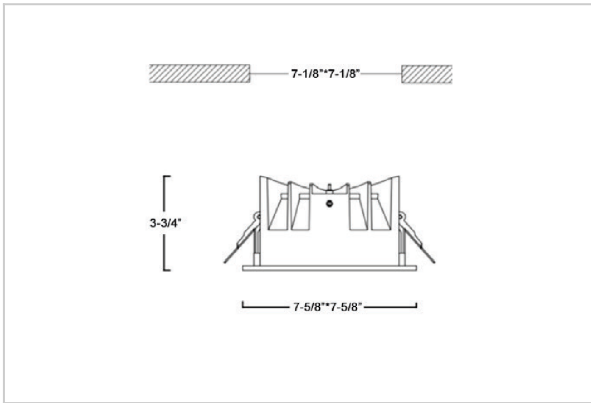

## Product Code : IK-RASPRODL-50W-40K-BL-90C-50D

Voltage	100 - 277 V AC, 50-60 Hz
Lumen Output	6650lm
Power	50W
Efficacy	140lm/w
CCT	4000K
CRI	>90
Beam Angle	50°
Light Distribution	Wide flood
LED Type	COB
LED Light Source	Osram SOLERIQ S 19
Start Time	Instant
Driver	Stand Alone (included)
Operating Position	Non - Swiveling Type
Dimming	On-Off / Triac / 0-10 V
Construction	Sqaure
Mounting Type	Recessed
Heads	Single Head
Body Material	Aluminium Die cast
Finish	Black
Height	3-3/4"
Diameter	7-5/8"x7-5/8"
Cut Out	7-1/8"x7-1/8"
Optics	Darklight Technology Black, Silver
Application Area	Guest Room, Corridor, Restaurant, Meeting Room Club, Hall, Hotel Entrance

### Beam Spread (Option)

Wide Flood	50°
ft	Ø
3.0	3.15
9.0	9.45
15.0	15.75

Asparo, a square LED downlight made of aluminum die cast with high quality powder coated luminaire housing and optimum heat sink. Specular reflector & power grid /global connectors available with isolated LED Driver using Ultra bright OSRAM COB. Moreover, the specular darklight reflector in this store light allows outstanding visual comfort to the visitors.