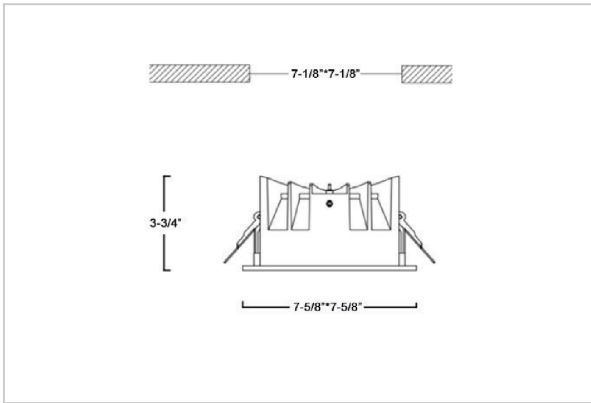

Asparo Down Lights

ITEM SKU#: 662187493053

Product Code : IK-RASPRODL-50W-30K-BL-90C-50D

Voltage	100 - 277 V AC, 50-60 Hz
Lumen Output	6300lm
Power	50W
Efficacy	140lm/w
CCT	3000K
CRI	>90
Beam Angle	50°
Light Distribution	Wide flood
LED Type	COB
LED Light Source	Osram SOLERIQ S 19
Start Time	Instant
Driver	Stand Alone (included)
Operating Position	Non - Swiveling Type
Dimming	On-Off / Triac / 0-10 V
Construction	Sqaure
Mounting Type	Recessed
Heads	Single Head
Body Material	Aluminium Die cast
Finish	Black
Height	3-3/4"
Diameter	7-5/8"x7-5/8"
Cut Out	7-1/8"x7-1/8"
Optics	Darklight Technology Black, Silver
Application Area	Guest Room, Corridor, Restaurant, Meeting Room Club, Hall, Hotel Entrance

Beam Spread (Option)

ft	Ø
3.0	3.15
9.0	9.45
15.0	15.75

Asparo, a square LED downlight made of aluminum die cast with high quality powder coated luminaire housing and optimum heat sink. Specular reflector & power grid /global connectors available with isolated LED Driver using Ultra bright OSRAM COB. Moreover, the specular darklight reflector in this store light allows outstanding visual comfort to the visitors.