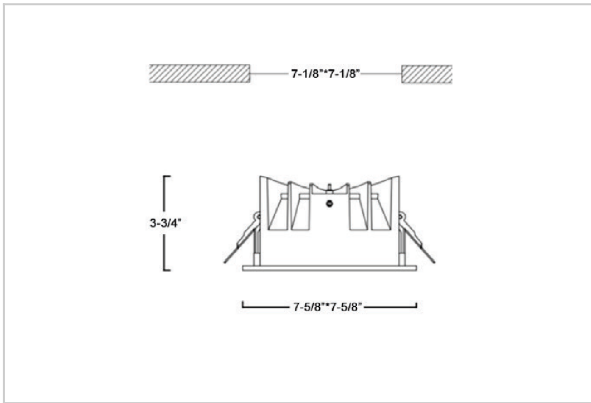

## Product Code : IK-RASPRODL-40W-40K-BL-90C-50D

Voltage	100 - 277 V AC, 50-60 Hz
Lumen Output	5320lm
Power	40W
Efficacy	140lm/w
CCT	4000K
CRI	>90
Beam Angle	50°
Light Distribution	Wide flood
LED Type	COB
LED Light Source	Osram SOLERIQ S 19
Start Time	Instant
Driver	Stand Alone (included)
Operating Position	Non - Swiveling Type
Dimming	On-Off / Triac / 0-10 V
Construction	Sqaure
Mounting Type	Recessed
Heads	Single Head
Body Material	Aluminium Die cast
Finish	Black
Height	3-3/4"
Diameter	7-5/8"x7-5/8"
Cut Out	7-1/8"x7-1/8"
Optics	Darklight Technology Black, Silver
Application Area	Guest Room, Corridor, Restaurant, Meeting Room Club, Hall, Hotel Entrance

### Beam Spread (Option)

Wide Flood	50°
ft	Ø
3.0	3.15
9.0	9.45
15.0	15.75

Asparo, a square LED downlight made of aluminum die cast with high quality powder coated luminaire housing and optimum heat sink. Specular reflector & power grid /global connectors available with isolated LED Driver using Ultra bright OSRAM COB. Moreover, the specular darklight reflector in this store light allows outstanding visual comfort to the visitors.