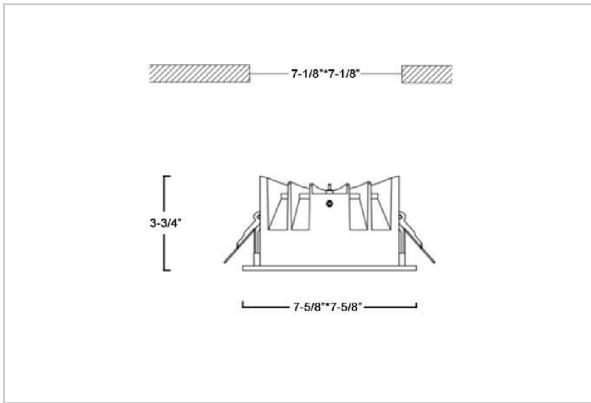

## Product Code : IK-RASPRODL-40W-30K-BL-90C-50D

Voltage	100 - 277 V AC, 50-60 Hz
Lumen Output	5050lm
Power	40W
Efficacy	140lm/w
CCT	3000K
CRI	>90
Beam Angle	50°
Light Distribution	Wide flood
LED Type	COB
LED Light Source	Osram SOLERIQ S 19
Start Time	Instant
Driver	Stand Alone (included)
Operating Position	Non - Swiveling Type
Dimming	On-Off / Triac / 0-10 V
Construction	Sqaure
Mounting Type	Recessed
Heads	Single Head
Body Material	Aluminium Die cast
Finish	Black
Height	3-3/4"
Diameter	7-5/8"x7-5/8"
Cut Out	7-1/8"x7-1/8"
Optics	Darklight Technology Black, Silver
Application Area	Guest Room, Corridor, Restaurant, Meeting Room Club, Hall, Hotel Entrance

### Beam Spread (Option)

Wide Flood	50°
ft	Ø
3.0	3.15
9.0	9.45
15.0	15.75

Asparo, a square LED downlight made of aluminum die cast with high quality powder coated luminaire housing and optimum heat sink. Specular reflector & power grid /global connectors available with isolated LED Driver using Ultra bright OSRAM COB. Moreover, the specular darklight reflector in this store light allows outstanding visual comfort to the visitors.