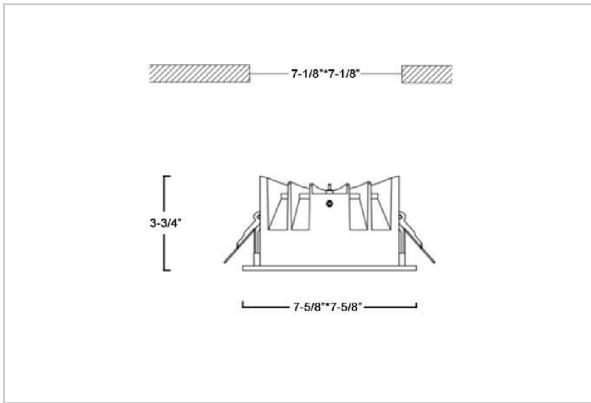

Asparo Down Lights

ITEM SKU#: 662187493008

Product Code : IK-RASPRODL-40W-27K-BL-90C-50D

Voltage	100 - 277 V AC, 50-60 Hz
Lumen Output	4800lm
Power	40W
Efficacy	140lm/w
CCT	2700K
CRI	>90
Beam Angle	50°
Light Distribution	Wide flood
LED Type	COB
LED Light Source	Osram SOLERIQ S 19
Start Time	Instant
Driver	Stand Alone (included)
Operating Position	Non - Swiveling Type
Dimming	On-Off / Triac / 0-10 V
Construction	Sqaure
Mounting Type	Recessed
Heads	Single Head
Body Material	Aluminium Die cast
Finish	Black
Height	3-3/4"
Diameter	7-5/8"x7-5/8"
Cut Out	7-1/8"x7-1/8"
Optics	Darklight Technology Black, Silver
Application Area	Guest Room, Corridor, Restaurant, Meeting Room Club, Hall, Hotel Entrance

Beam Spread (Option)

ft	Ø
3.0	3.15
9.0	9.45
15.0	15.75

Asparo, a square LED downlight made of aluminum die cast with high quality powder coated luminaire housing and optimum heat sink. Specular reflector & power grid /global connectors available with isolated LED Driver using Ultra bright OSRAM COB. Moreover, the specular darklight reflector in this store light allows outstanding visual comfort to the visitors.