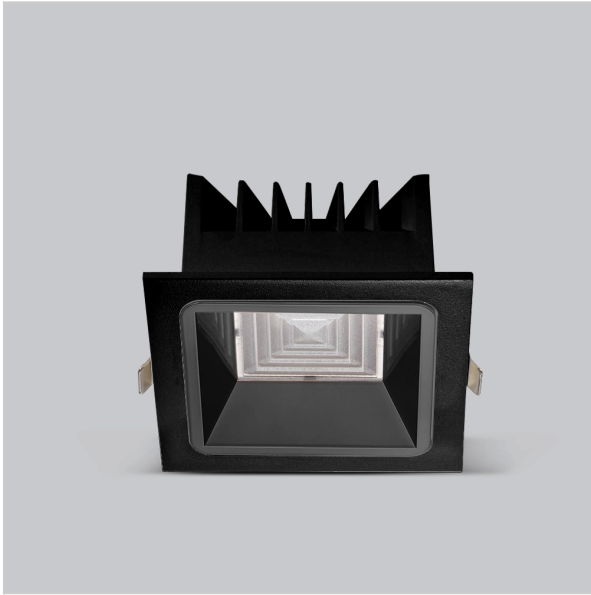

Asparo Down Lights

ITEM SKU#: 662187493008

Product Code : IK-RASPRODL-40W-27K-BL-90C-50D

Voltage	100 - 277 V AC, 50-60 Hz
Lumen Output	4800lm
Power	40W
Efficacy	140lm/w
CCT	2700K
CRI	>90
Beam Angle	50°
Light Distribution	Wide flood
LED Type	COB
LED Light Source	Osram SOLERIQ S 19
Start Time	Instant
Driver	Stand Alone (included)
Operating Position	Non - Swiveling Type
Dimming	On-Off / Triac / 0-10 V
Construction	Sqaure
Mounting Type	Recessed
Heads	Single Head
Body Material	Aluminium Die cast
Finish	Black
Height	3-3/4"
Diameter	7-5/8"x7-5/8"
Cut Out	7-1/8"x7-1/8"
Optics	Darklight Technology Black, Silver
Application Area	Guest Room, Corridor, Restaurant, Meeting Room Club, Hall, Hotel Entrance

Beam Spread (Option)

Wide Flood	50°
ft	Ø
3.0	3.15
9.0	9.45
15.0	15.75

Asparo, a square LED downlight made of aluminum die cast with high quality powder coated luminaire housing and optimum heat sink. Specular reflector & power grid /global connectors available with isolated LED Driver using Ultra bright OSRAM COB. Moreover, the specular darklight reflector in this store light allows outstanding visual comfort to the visitors.