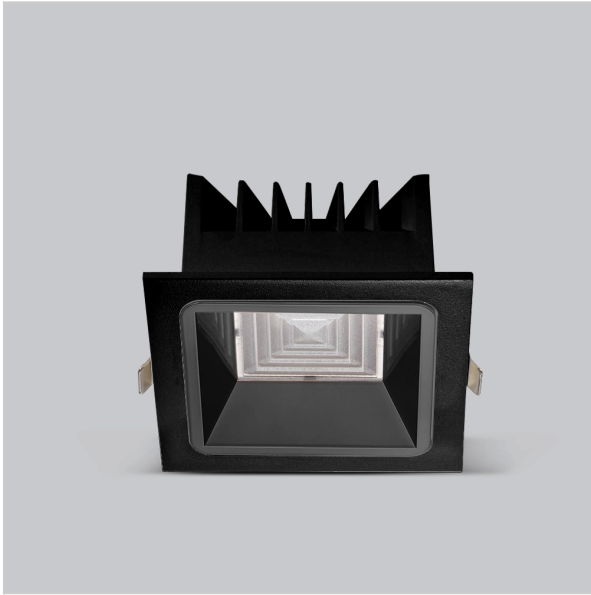

Asparo Down Lights

ITEM SKU#: 662187492988

Product Code : IK-RASPRODL-30W-40K-BL-90C-50D

Voltage	100 - 277 V AC, 50-60 Hz
Lumen Output	4000lm
Power	30W
Efficacy	140lm/w
CCT	4000K
CRI	>90
Beam Angle	50°
Light Distribution	Wide flood
LED Type	COB
LED Light Source	Osram SOLERIQ S 19
Start Time	Instant
Driver	Stand Alone (included)
Operating Position	Non - Swiveling Type
Dimming	On-Off / Triac / 0-10 V
Construction	Sqaure
Mounting Type	Recessed
Heads	Single Head
Body Material	Aluminium Die cast
Finish	Black
Height	3-1/8"
Diameter	6-1/4"x6-1/4"
Cut Out	5-3/4"x5-3/4"
Optics	Darklight Technology Black, Silver
Application Area	Guest Room, Corridor, Restaurant, Meeting Room Club, Hall, Hotel Entrance

Beam Spread (Option)

ft	Ø
3.0	3.15
9.0	9.45
15.0	15.75

Aspro, a square LED downlight made of aluminum die cast with high quality powder coated luminaire housing and optimum heat sink. Specular reflector & power grid /global connectors available with isolated LED Driver using Ultra bright OSRAM COB. Moreover, the specular darklight reflector in this store light allows outstanding visual comfort to the visitors.