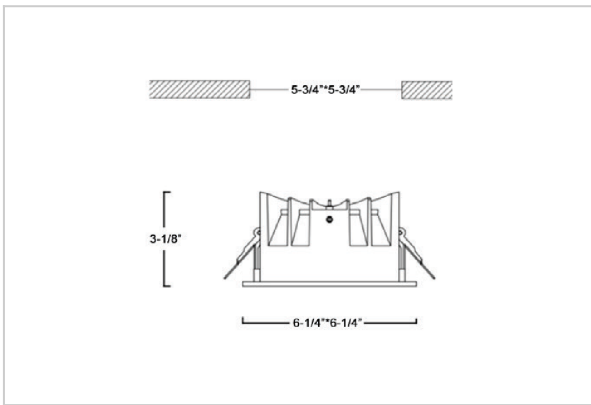

Asparo Down Lights

ITEM SKU#: 662187492988

Product Code : IK-RASPRODL-30W-40K-BL-90C-50D

Voltage	100 - 277 V AC, 50-60 Hz
Lumen Output	4000lm
Power	30W
Efficacy	140lm/w
CCT	4000K
CRI	>90
Beam Angle	50°
Light Distribution	Wide flood
LED Type	COB
LED Light Source	Osram SOLERIQ S 19
Start Time	Instant
Driver	Stand Alone (included)
Operating Position	Non - Swiveling Type
Dimming	On-Off / Triac / 0-10 V
Construction	Sqaure
Mounting Type	Recessed
Heads	Single Head
Body Material	Aluminium Die cast
Finish	Black
Height	3-1/8"
Diameter	6-1/4"x6-1/4"
Cut Out	5-3/4"x5-3/4"
Optics	Darklight Technology Black, Silver
Application Area	Guest Room, Corridor, Restaurant, Meeting Room Club, Hall, Hotel Entrance

Beam Spread (Option)

ft	Ø
3.0	3.15
9.0	9.45
15.0	15.75

Aspro, a square LED downlight made of aluminum die cast with high quality powder coated luminaire housing and optimum heat sink. Specular reflector & power grid /global connectors available with isolated LED Driver using Ultra bright OSRAM COB. Moreover, the specular darklight reflector in this store light allows outstanding visual comfort to the visitors.