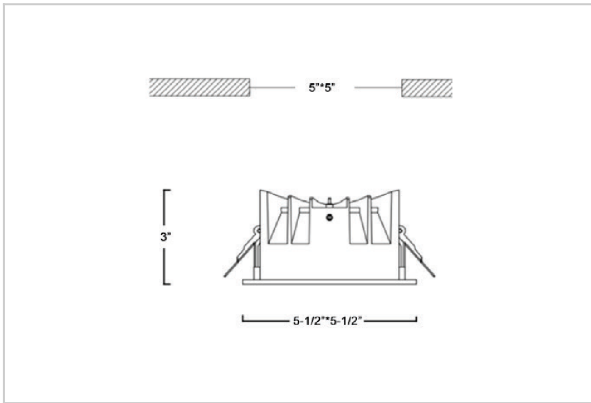

Asparo Down Lights

ITEM SKU#: 662187492940

Product Code : IK-RASPRODL-20W-40K-BL-90C-50D

Voltage	100 - 277 V AC, 50-60 Hz
Lumen Output	2660lm
Power	20W
Efficacy	140lm/w
CCT	4000K
CRI	>90
Beam Angle	50°
Light Distribution	Wide flood
LED Type	COB
LED Light Source	Osram SOLERIQ S 19
Start Time	Instant
Driver	Stand Alone (included)
Operating Position	Non - Swiveling Type
Dimming	On-Off / Triac / 0-10 V
Construction	Sqaure
Mounting Type	Recessed
Heads	Single Head
Body Material	Aluminium Die cast
Finish	Black
Height	3"
Diameter	5-1/2"x5-1/2"
Cut Out	5"x5"
Optics	Darklight Technology Black, Silver
Application Area	Guest Room, Corridor, Restaurant, Meeting Room Club, Hall, Hotel Entrance

Beam Spread (Option)

Wide Flood	50°
ft	Ø
3.0	3.15
9.0	9.45
15.0	15.75

Aspro, a square LED downlight made of aluminum die cast with high quality powder coated luminaire housing and optimum heat sink. Specular reflector & power grid /global connectors available with isolated LED Driver using Ultra bright OSRAM COB. Moreover, the specular darklight reflector in this store light allows outstanding visual comfort to the visitors.