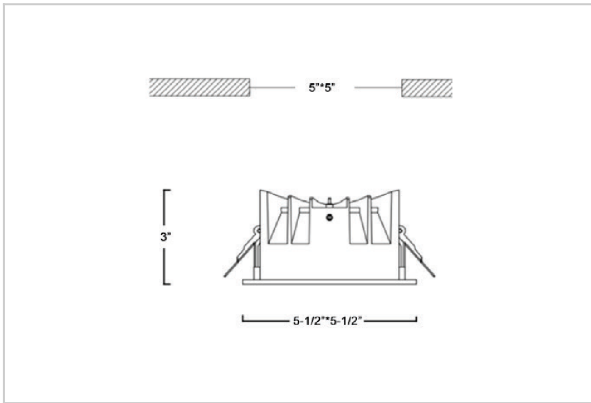

Asparo Down Lights

ITEM SKU#: 662187492933

Product Code : IK-RASPRODL-20W-30K-BL-90C-50D

Voltage	100 - 277 V AC, 50-60 Hz
Lumen Output	2520lm
Power	20W
Efficacy	140lm/w
CCT	3000K
CRI	>90
Beam Angle	50°
Light Distribution	Wide flood
LED Type	COB
LED Light Source	Osram SOLERIQ S 19
Start Time	Instant
Driver	Stand Alone (included)
Operating Position	Non - Swiveling Type
Dimming	On-Off / Triac / 0-10 V
Construction	Sqaure
Mounting Type	Recessed
Heads	Single Head
Body Material	Aluminium Die cast
Finish	Black
Height	3"
Diameter	5-1/2"x5-1/2"
Cut Out	5"x5"
Optics	Darklight Technology Black, Silver
Application Area	Guest Room, Corridor, Restaurant, Meeting Room Club, Hall, Hotel Entrance

Beam Spread (Option)

Wide Flood	50°
ft	Ø
3.0	3.15
9.0	9.45
15.0	15.75

Aspro, a square LED downlight made of aluminum die cast with high quality powder coated luminaire housing and optimum heat sink. Specular reflector & power grid /global connectors available with isolated LED Driver using Ultra bright OSRAM COB. Moreover, the specular darklight reflector in this store light allows outstanding visual comfort to the visitors.