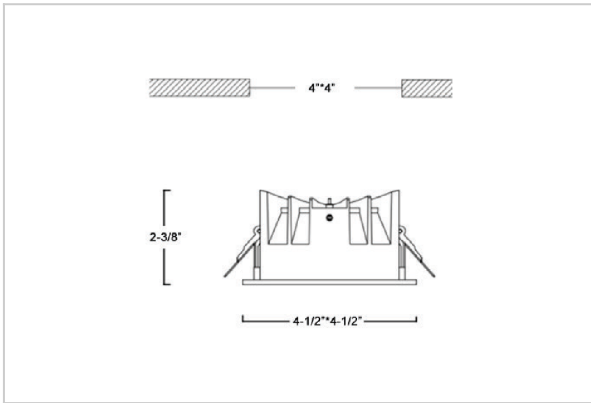

Asparo Down Lights

ITEM SKU#: 662187492896

Product Code : IK-RASPRODL-12W-30K-BL-90C-50D

Voltage	100 - 277 V AC, 50-60 Hz
Lumen Output	1516lm
Power	12W
Efficacy	140lm/w
CCT	3000K
CRI	>90
Beam Angle	50°
Light Distribution	Wide flood
LED Type	COB
LED Light Source	Osram SOLERIQ S 19
Start Time	Instant
Driver	Stand Alone (included)
Operating Position	Non - Swiveling Type
Dimming	On-Off / Triac / 0-10 V
Construction	Sqaure
Mounting Type	Recessed
Heads	Single Head
Body Material	Aluminium Die cast
Finish	Black
Diameter	4-1/2"x4-1/2"
Cut Out	4"x4"
Optics	Darklight Technology Black, Silver
Application Area	Guest Room, Corridor, Restaurant, Meeting Room Club, Hall, Hotel Entrance

Beam Spread (Option)

Wide Flood	50°
ft	Ø
3.0	3.15
9.0	9.45
15.0	15.75

Aspro, a square LED downlight made of aluminum die cast with high quality powder coated luminaire housing and optimum heat sink. Specular reflector & power grid /global connectors available with isolated LED Driver using Ultra bright OSRAM COB. Moreover, the specular darklight reflector in this store light allows outstanding visual comfort to the visitors.