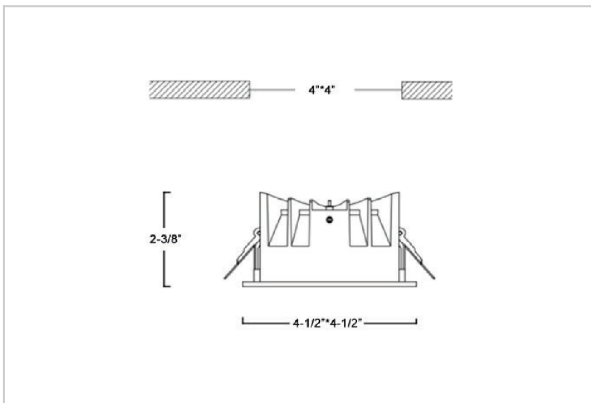

Asparo Down Lights

ITEM SKU#: 662187492896

Product Code : IK-RASPRODL-12W-30K-BL-90C-50D

Voltage	100 - 277 V AC, 50-60 Hz
Lumen Output	1516lm
Power	12W
Efficacy	140lm/w
CCT	3000K
CRI	>90
Beam Angle	50°
Light Distribution	Wide flood
LED Type	COB
LED Light Source	Osram SOLERIQ S 19
Start Time	Instant
Driver	Stand Alone (included)
Operating Position	Non - Swiveling Type
Dimming	On-Off / Triac / 0-10 V
Construction	Sqaure
Mounting Type	Recessed
Heads	Single Head
Body Material	Aluminium Die cast
Finish	Black
Diameter	4-1/2"x4-1/2"
Cut Out	4"x4"
Optics	Darklight Technology Black, Silver
Application Area	Guest Room, Corridor, Restaurant, Meeting Room Club, Hall, Hotel Entrance

Beam Spread (Option)

Wide Flood	50°
ft	Ø
3.0	3.15
9.0	9.45
15.0	15.75

Aspro, a square LED downlight made of aluminum die cast with high quality powder coated luminaire housing and optimum heat sink. Specular reflector & power grid /global connectors available with isolated LED Driver using Ultra bright OSRAM COB. Moreover, the specular darklight reflector in this store light allows outstanding visual comfort to the visitors.