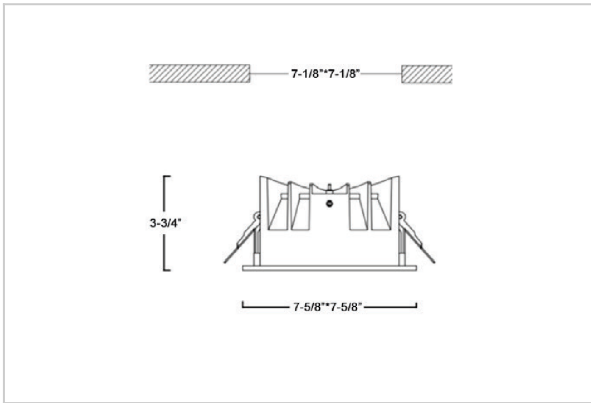

Asparo Down Lights

ITEM SKU#: 662187492865

Product Code : IK-RASPRODL-50W-40K-WH-90C-50D

Voltage	100 - 277 V AC, 50-60 Hz
Lumen Output	6650lm
Power	50W
Efficacy	140lm/w
CCT	4000K
CRI	>90
Beam Angle	50°
Light Distribution	Wide flood
LED Type	COB
LED Light Source	Osram SOLERIQ S 19
Start Time	Instant
Driver	Stand Alone (included)
Operating Position	Non - Swiveling Type
Dimming	On-Off / Triac / 0-10 V
Construction	Sqaure
Mounting Type	Recessed
Heads	Single Head
Body Material	Aluminium Die cast
Finish	White
Height	3-3/4"
Diameter	7-5/8"x7-5/8"
Cut Out	7-1/8"x7-1/8"
Optics	Darklight Technology Black, Silver
Application Area	Guest Room, Corridor, Restaurant, Meeting Room Club, Hall, Hotel Entrance

Beam Spread (Option)

Wide Flood	50°
ft	Ø
3.0	3.15
9.0	9.45
15.0	15.75

Aspro, a square LED downlight made of aluminum die cast with high quality powder coated luminaire housing and optimum heat sink. Specular reflector & power grid /global connectors available with isolated LED Driver using Ultra bright OSRAM COB. Moreover, the specular darklight reflector in this store light allows outstanding visual comfort to the visitors.