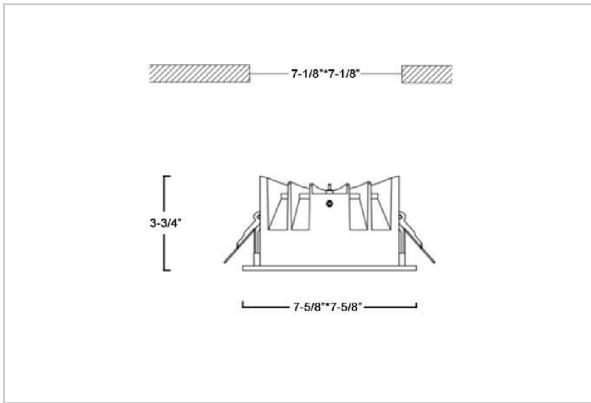

Asparo Down Lights

ITEM SKU#: 662187492858

Product Code : IK-RASPRODL-50W-30K-WH-90C-50D

Voltage	100 - 277 V AC, 50-60 Hz
Lumen Output	6300lm
Power	50W
Efficacy	140lm/w
CCT	3000K
CRI	>90
Beam Angle	50°
Light Distribution	Wide flood
LED Type	COB
LED Light Source	Osram SOLERIQ S 19
Start Time	Instant
Driver	Stand Alone (included)
Operating Position	Non - Swiveling Type
Dimming	On-Off / Triac / 0-10 V
Construction	Sqaure
Mounting Type	Recessed
Heads	Single Head
Body Material	Aluminium Die cast
Finish	White
Height	3-3/4"
Diameter	7-5/8"x7-5/8"
Cut Out	7-1/8"x7-1/8"
Optics	Darklight Technology Black, Silver
Application Area	Guest Room, Corridor, Restaurant, Meeting Room Club, Hall, Hotel Entrance

Beam Spread (Option)

Wide Flood	50°
ft	Ø
3.0	3.15
9.0	9.45
15.0	15.75

Aspro, a square LED downlight made of aluminum die cast with high quality powder coated luminaire housing and optimum heat sink. Specular reflector & power grid /global connectors available with isolated LED Driver using Ultra bright OSRAM COB. Moreover, the specular darklight reflector in this store light allows outstanding visual comfort to the visitors.