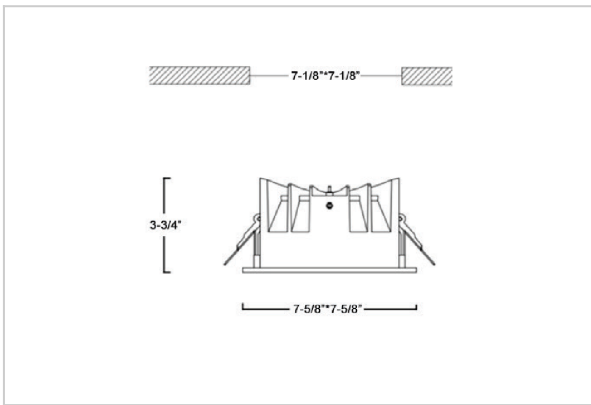

Asparo Down Lights

ITEM SKU#: 662187492858

Product Code : IK-RASPRODL-50W-30K-WH-90C-50D

Voltage	100 - 277 V AC, 50-60 Hz
Lumen Output	6300lm
Power	50W
Efficacy	140lm/w
CCT	3000K
CRI	>90
Beam Angle	50°
Light Distribution	Wide flood
LED Type	COB
LED Light Source	Osram SOLERIQ S 19
Start Time	Instant
Driver	Stand Alone (included)
Operating Position	Non - Swiveling Type
Dimming	On-Off / Triac / 0-10 V
Construction	Sqaure
Mounting Type	Recessed
Heads	Single Head
Body Material	Aluminium Die cast
Finish	White
Height	3-3/4"
Diameter	7-5/8"x7-5/8"
Cut Out	7-1/8"x7-1/8"
Optics	Darklight Technology Black, Silver
Application Area	Guest Room, Corridor, Restaurant, Meeting Room Club, Hall, Hotel Entrance

Beam Spread (Option)

Wide Flood	50°
ft	Ø
3.0	3.15
9.0	9.45
15.0	15.75

Aspro, a square LED downlight made of aluminum die cast with high quality powder coated luminaire housing and optimum heat sink. Specular reflector & power grid /global connectors available with isolated LED Driver using Ultra bright OSRAM COB. Moreover, the specular darklight reflector in this store light allows outstanding visual comfort to the visitors.