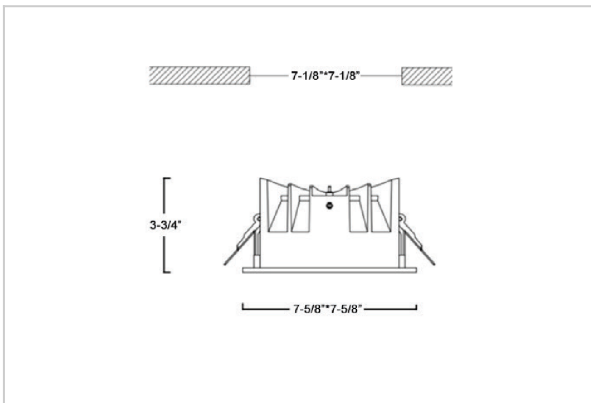

Asparo Down Lights

ITEM SKU#: 662187492841

Product Code : IK-RASPRODL-50W-27K-WH-90C-50D

Voltage	100 - 277 V AC, 50-60 Hz
Lumen Output	6000lm
Power	50W
Efficacy	140lm/w
CCT	2700K
CRI	>90
Beam Angle	50°
Light Distribution	Wide flood
LED Type	COB
LED Light Source	Osram SOLERIQ S 19
Start Time	Instant
Driver	Stand Alone (included)
Operating Position	Non - Swiveling Type
Dimming	On-Off / Triac / 0-10 V
Construction	Sqaure
Mounting Type	Recessed
Heads	Single Head
Body Material	Aluminium Die cast
Finish	White
Height	3-3/4"
Diameter	7-5/8"x7-5/8"
Cut Out	7-1/8"x7-1/8"
Optics	Darklight Technology Black, Silver
Application Area	Guest Room, Corridor, Restaurant, Meeting Room Club, Hall, Hotel Entrance

Beam Spread (Option)

ft	Ø
3.0	3.15
9.0	9.45
15.0	15.75

Aspro, a square LED downlight made of aluminum die cast with high quality powder coated luminaire housing and optimum heat sink. Specular reflector & power grid /global connectors available with isolated LED Driver using Ultra bright OSRAM COB. Moreover, the specular darklight reflector in this store light allows outstanding visual comfort to the visitors.