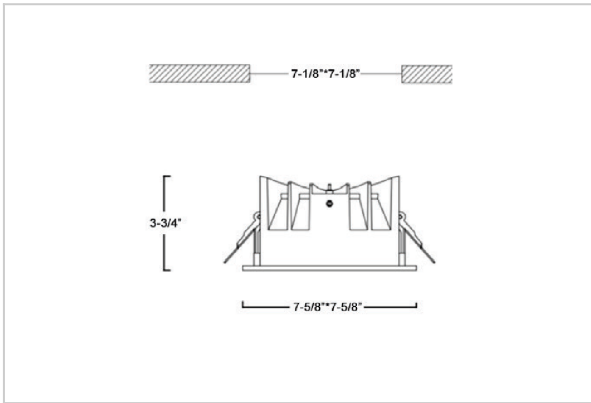

## Product Code : IK-RASPRODL-40W-40K-WH-90C-50D

Voltage	100 - 277 V AC, 50-60 Hz
Lumen Output	5320lm
Power	40W
Efficacy	140lm/w
CCT	4000K
CRI	>90
Beam Angle	50°
Light Distribution	Wide flood
LED Type	COB
LED Light Source	Osram SOLERIQ S 19
Start Time	Instant
Driver	Stand Alone (included)
Operating Position	Non - Swiveling Type
Dimming	On-Off / Triac / 0-10 V
Construction	Sqaure
Mounting Type	Recessed
Heads	Single Head
Body Material	Aluminium Die cast
Finish	White
Height	3-3/4"
Diameter	7-5/8"x7-5/8"
Cut Out	7-1/8"x7-1/8"
Optics	Darklight Technology Black, Silver
Application Area	Guest Room, Corridor, Restaurant, Meeting Room Club, Hall, Hotel Entrance

### Beam Spread (Option)

ft	Ø
3.0	3.15
9.0	9.45
15.0	15.75

Aspro, a square LED downlight made of aluminum die cast with high quality powder coated luminaire housing and optimum heat sink. Specular reflector & power grid /global connectors available with isolated LED Driver using Ultra bright OSRAM COB. Moreover, the specular darklight reflector in this store light allows outstanding visual comfort to the visitors.