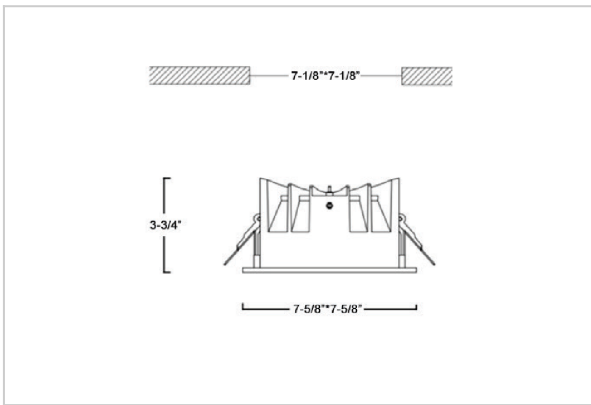

Asparo Down Lights

ITEM SKU#: 662187492827

Product Code : IK-RASPRODL-40W-40K-WH-90C-50D

Voltage	100 - 277 V AC, 50-60 Hz
Lumen Output	5320lm
Power	40W
Efficacy	140lm/w
CCT	4000K
CRI	>90
Beam Angle	50°
Light Distribution	Wide flood
LED Type	COB
LED Light Source	Osram SOLERIQ S 19
Start Time	Instant
Driver	Stand Alone (included)
Operating Position	Non - Swiveling Type
Dimming	On-Off / Triac / 0-10 V
Construction	Sqaure
Mounting Type	Recessed
Heads	Single Head
Body Material	Aluminium Die cast
Finish	White
Height	3-3/4"
Diameter	7-5/8"x7-5/8"
Cut Out	7-1/8"x7-1/8"
Optics	Darklight Technology Black, Silver
Application Area	Guest Room, Corridor, Restaurant, Meeting Room Club, Hall, Hotel Entrance

Beam Spread (Option)

ft	Ø
3.0	3.15
9.0	9.45
15.0	15.75

Aspro, a square LED downlight made of aluminum die cast with high quality powder coated luminaire housing and optimum heat sink. Specular reflector & power grid /global connectors available with isolated LED Driver using Ultra bright OSRAM COB. Moreover, the specular darklight reflector in this store light allows outstanding visual comfort to the visitors.