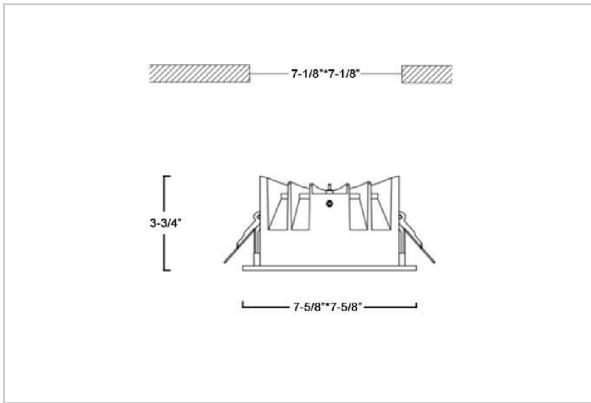

Asparo Down Lights

ITEM SKU#: 662187492810

Product Code : IK-RASPRODL-40W-30K-WH-90C-50D

Voltage	100 - 277 V AC, 50-60 Hz
Lumen Output	5050lm
Power	40W
Efficacy	140lm/w
CCT	3000K
CRI	>90
Beam Angle	50°
Light Distribution	Wide flood
LED Type	COB
LED Light Source	Osram SOLERIQ S 19
Start Time	Instant
Driver	Stand Alone (included)
Operating Position	Non - Swiveling Type
Dimming	On-Off / Triac / 0-10 V
Construction	Sqaure
Mounting Type	Recessed
Heads	Single Head
Body Material	Aluminium Die cast
Finish	White
Height	3-3/4"
Diameter	7-5/8"x7-5/8"
Cut Out	7-1/8"x7-1/8"
Optics	Darklight Technology Black, Silver
Application Area	Guest Room, Corridor, Restaurant, Meeting Room Club, Hall, Hotel Entrance

Beam Spread (Option)

ft	Ø
3.0	3.15
9.0	9.45
15.0	15.75

Aspro, a square LED downlight made of aluminum die cast with high quality powder coated luminaire housing and optimum heat sink. Specular reflector & power grid /global connectors available with isolated LED Driver using Ultra bright OSRAM COB. Moreover, the specular darklight reflector in this store light allows outstanding visual comfort to the visitors.