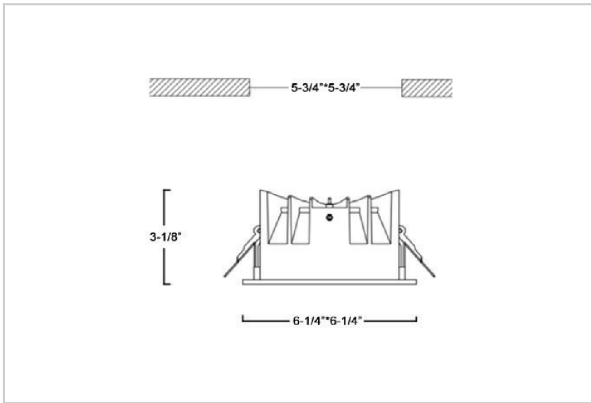

## Product Code : IK-RASPRODL-30W-30K-WH-90C-50D

Voltage	100 - 277 V AC, 50-60 Hz
Lumen Output	3790lm
Power	30W
Efficacy	140lm/w
CCT	3000K
CRI	>90
Beam Angle	50°
Light Distribution	Wide flood
LED Type	COB
LED Light Source	Osram SOLERIQ S 19
Start Time	Instant
Driver	Stand Alone (included)
Operating Position	Non - Swiveling Type
Dimming	On-Off / Triac / 0-10 V
Construction	Sqaure
Mounting Type	Recessed
Heads	Single Head
Body Material	Aluminium Die cast
Finish	White
Height	3-1/8"
Diameter	6-1/4"x6-1/4"
Cut Out	5-3/4"x5-3/4"
Optics	Darklight Technology Black, Silver
Application Area	Guest Room, Corridor, Restaurant, Meeting Room Club, Hall, Hotel Entrance

### Beam Spread (Option)

Wide Flood	50°
ft	Ø
3.0	3.15
9.0	9.45
15.0	15.75

Aspro, a square LED downlight made of aluminum die cast with high quality powder coated luminaire housing and optimum heat sink. Specular reflector & power grid /global connectors available with isolated LED Driver using Ultra bright OSRAM COB. Moreover, the specular darklight reflector in this store light allows outstanding visual comfort to the visitors.