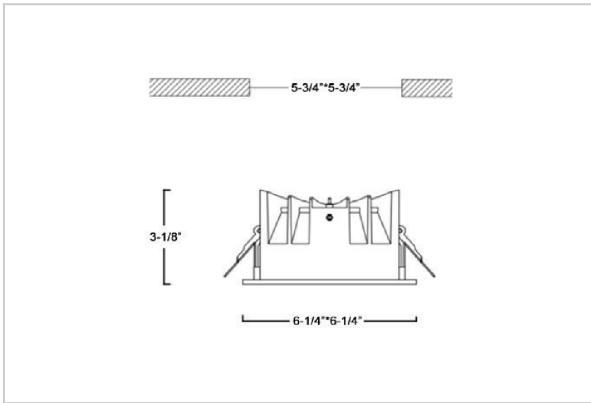

Asparo Down Lights

ITEM SKU#: 662187492766

Product Code : IK-RASPRODL-30W-27K-WH-90C-50D

Voltage	100 - 277 V AC, 50-60 Hz
Lumen Output	3600lm
Power	30W
Efficacy	140lm/w
CCT	2700K
CRI	>90
Beam Angle	50°
Light Distribution	Wide flood
LED Type	COB
LED Light Source	Osram SOLERIQ S 19
Start Time	Instant
Driver	Stand Alone (included)
Operating Position	Non - Swiveling Type
Dimming	On-Off / Triac / 0-10 V
Construction	Sqaure
Mounting Type	Recessed
Heads	Single Head
Body Material	Aluminium Die cast
Finish	White
Height	3-1/8"
Diameter	6-1/4"x6-1/4"
Cut Out	5-3/4"x5-3/4"
Optics	Darklight Technology Black, Silver
Application Area	Guest Room, Corridor, Restaurant, Meeting Room Club, Hall, Hotel Entrance

Beam Spread (Option)

Wide Flood	50°
ft	Ø
3.0	3.15
9.0	9.45
15.0	15.75

Aspro, a square LED downlight made of aluminum die cast with high quality powder coated luminaire housing and optimum heat sink. Specular reflector & power grid /global connectors available with isolated LED Driver using Ultra bright OSRAM COB. Moreover, the specular darklight reflector in this store light allows outstanding visual comfort to the visitors.