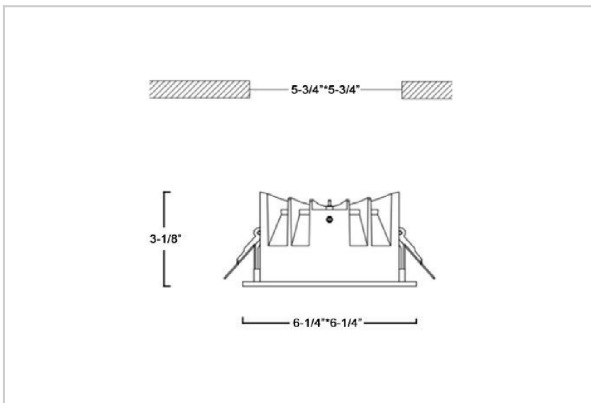

## Product Code : IK-RASPRODL-30W-27K-WH-90C-50D

Voltage	100 - 277 V AC, 50-60 Hz
Lumen Output	3600lm
Power	30W
Efficacy	140lm/w
CCT	2700K
CRI	>90
Beam Angle	50°
Light Distribution	Wide flood
LED Type	COB
LED Light Source	Osram SOLERIQ S 19
Start Time	Instant
Driver	Stand Alone (included)
Operating Position	Non - Swiveling Type
Dimming	On-Off / Triac / 0-10 V
Construction	Sqaure
Mounting Type	Recessed
Heads	Single Head
Body Material	Aluminium Die cast
Finish	White
Height	3-1/8"
Diameter	6-1/4"x6-1/4"
Cut Out	5-3/4"x5-3/4"
Optics	Darklight Technology Black, Silver
Application Area	Guest Room, Corridor, Restaurant, Meeting Room Club, Hall, Hotel Entrance

### Beam Spread (Option)

Wide Flood	50°
ft	Ø
3.0	3.15
9.0	9.45
15.0	15.75

Aspro, a square LED downlight made of aluminum die cast with high quality powder coated luminaire housing and optimum heat sink. Specular reflector & power grid /global connectors available with isolated LED Driver using Ultra bright OSRAM COB. Moreover, the specular darklight reflector in this store light allows outstanding visual comfort to the visitors.