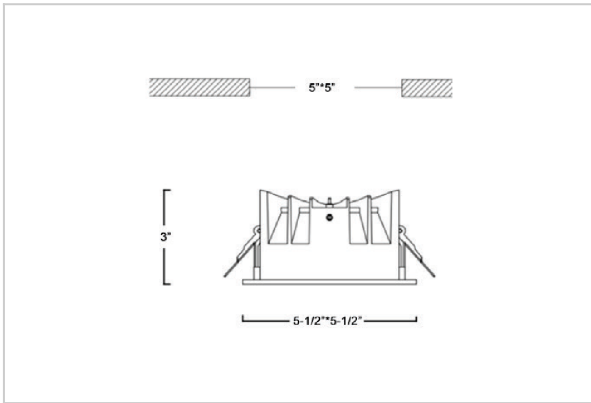

## Product Code : IK-RASPRODL-20W-40K-WH-90C-50D

Voltage	100 - 277 V AC, 50-60 Hz
Lumen Output	2660lm
Power	20W
Efficacy	140lm/w
CCT	4000K
CRI	>90
Beam Angle	50°
Light Distribution	Wide flood
LED Type	COB
LED Light Source	Osram SOLERIQ S 19
Start Time	Instant
Driver	Stand Alone (included)
Operating Position	Non - Swiveling Type
Dimming	On-Off / Triac / 0-10 V
Construction	Sqaure
Mounting Type	Recessed
Heads	Single Head
Body Material	Aluminium Die cast
Finish	White
Height	3"
Diameter	5-1/2"x5-1/2"
Cut Out	5"x5"
Optics	Darklight Technology Black, Silver
Application Area	Guest Room, Corridor, Restaurant, Meeting Room Club, Hall, Hotel Entrance

### Beam Spread (Option)

ft	Ø
3.0	3.15
9.0	9.45
15.0	15.75

Aspro, a square LED downlight made of aluminum die cast with high quality powder coated luminaire housing and optimum heat sink. Specular reflector & power grid /global connectors available with isolated LED Driver using Ultra bright OSRAM COB. Moreover, the specular darklight reflector in this store light allows outstanding visual comfort to the visitors.