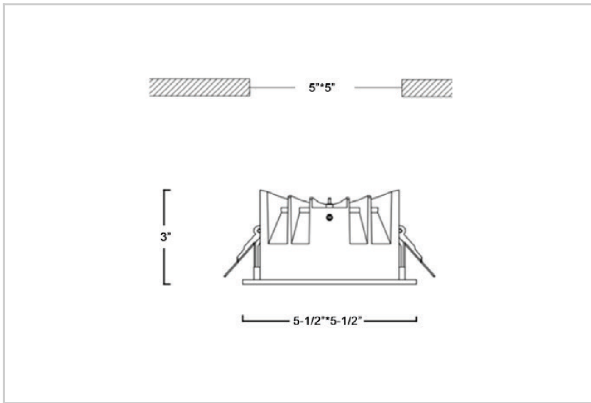

Asparo Down Lights

ITEM SKU#: 662187492735

Product Code : IK-RASPRODL-20W-40K-WH-90C-50D

Voltage	100 - 277 V AC, 50-60 Hz
Lumen Output	2660lm
Power	20W
Efficacy	140lm/w
CCT	4000K
CRI	>90
Beam Angle	50°
Light Distribution	Wide flood
LED Type	COB
LED Light Source	Osram SOLERIQ S 19
Start Time	Instant
Driver	Stand Alone (included)
Operating Position	Non - Swiveling Type
Dimming	On-Off / Triac / 0-10 V
Construction	Sqaure
Mounting Type	Recessed
Heads	Single Head
Body Material	Aluminium Die cast
Finish	White
Height	3"
Diameter	5-1/2"x5-1/2"
Cut Out	5"x5"
Optics	Darklight Technology Black, Silver
Application Area	Guest Room, Corridor, Restaurant, Meeting Room Club, Hall, Hotel Entrance

Beam Spread (Option)

ft	Ø
3.0	3.15
9.0	9.45
15.0	15.75

Aspro, a square LED downlight made of aluminum die cast with high quality powder coated luminaire housing and optimum heat sink. Specular reflector & power grid /global connectors available with isolated LED Driver using Ultra bright OSRAM COB. Moreover, the specular darklight reflector in this store light allows outstanding visual comfort to the visitors.