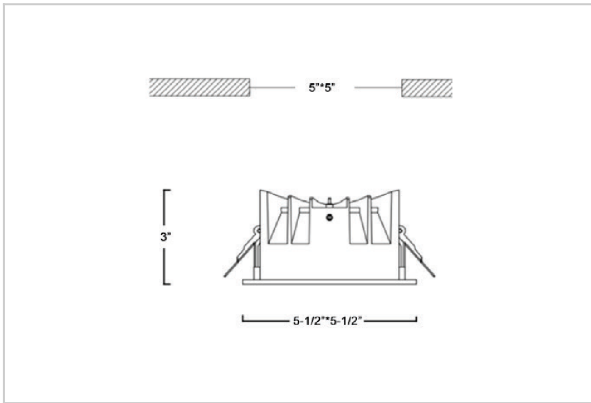

Asparo Down Lights

ITEM SKU#: 662187492728

Product Code : IK-RASPRODL-20W-30K-WH-90C-50D

Voltage	100 - 277 V AC, 50-60 Hz
Lumen Output	2520lm
Power	20W
Efficacy	140lm/w
CCT	3000K
CRI	>90
Beam Angle	50°
Light Distribution	Wide flood
LED Type	COB
LED Light Source	Osram SOLERIQ S 19
Start Time	Instant
Driver	Stand Alone (included)
Operating Position	Non - Swiveling Type
Dimming	On-Off / Triac / 0-10 V
Construction	Sqaure
Mounting Type	Recessed
Heads	Single Head
Body Material	Aluminium Die cast
Finish	White
Height	3"
Diameter	5-1/2"x5-1/2"
Cut Out	5"x5"
Optics	Darklight Technology Black, Silver
Application Area	Guest Room, Corridor, Restaurant, Meeting Room Club, Hall, Hotel Entrance

Beam Spread (Option)

ft	Ø
3.0	3.15
9.0	9.45
15.0	15.75

Aspro, a square LED downlight made of aluminum die cast with high quality powder coated luminaire housing and optimum heat sink. Specular reflector & power grid /global connectors available with isolated LED Driver using Ultra bright OSRAM COB. Moreover, the specular darklight reflector in this store light allows outstanding visual comfort to the visitors.