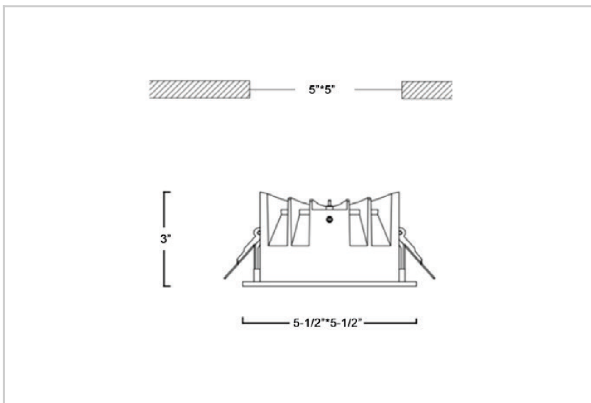

Asparo Down Lights

ITEM SKU#: 662187492711

Product Code : IK-RASPRODL-20W-27K-WH-90C-50D

Voltage	100 - 277 V AC, 50-60 Hz
Lumen Output	2400lm
Power	20W
Efficacy	140lm/w
CCT	2700K
CRI	>90
Beam Angle	50°
Light Distribution	Wide flood
LED Type	COB
LED Light Source	Osram SOLERIQ S 19
Start Time	Instant
Driver	Stand Alone (included)
Operating Position	Non - Swiveling Type
Dimming	On-Off / Triac / 0-10 V
Construction	Sqaure
Mounting Type	Recessed
Heads	Single Head
Body Material	Aluminium Die cast
Finish	White
Height	3"
Diameter	5-1/2"x5-1/2"
Cut Out	5"x5"
Optics	Darklight Technology Black, Silver
Application Area	Guest Room, Corridor, Restaurant, Meeting Room Club, Hall, Hotel Entrance

Beam Spread (Option)

ft	Ø
3.0	3.15
9.0	9.45
15.0	15.75

Aspro, a square LED downlight made of aluminum die cast with high quality powder coated luminaire housing and optimum heat sink. Specular reflector & power grid /global connectors available with isolated LED Driver using Ultra bright OSRAM COB. Moreover, the specular darklight reflector in this store light allows outstanding visual comfort to the visitors.