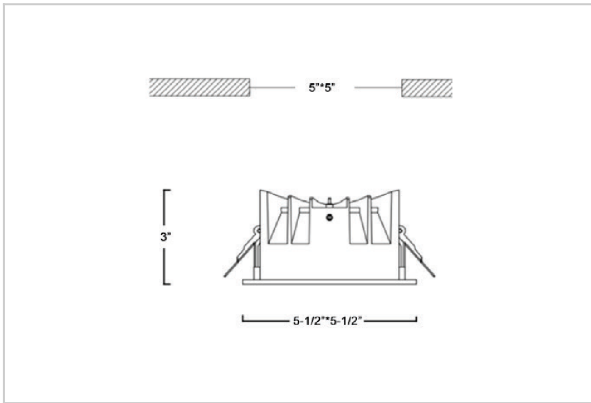

## Product Code : IK-RASPRODL-20W-27K-WH-90C-50D

Voltage	100 - 277 V AC, 50-60 Hz
Lumen Output	2400lm
Power	20W
Efficacy	140lm/w
CCT	2700K
CRI	>90
Beam Angle	50°
Light Distribution	Wide flood
LED Type	COB
LED Light Source	Osram SOLERIQ S 19
Start Time	Instant
Driver	Stand Alone (included)
Operating Position	Non - Swiveling Type
Dimming	On-Off / Triac / 0-10 V
Construction	Sqaure
Mounting Type	Recessed
Heads	Single Head
Body Material	Aluminium Die cast
Finish	White
Height	3"
Diameter	5-1/2"x5-1/2"
Cut Out	5"x5"
Optics	Darklight Technology Black, Silver
Application Area	Guest Room, Corridor, Restaurant, Meeting Room Club, Hall, Hotel Entrance

### Beam Spread (Option)

ft	Ø
3.0	3.15
9.0	9.45
15.0	15.75

Aspro, a square LED downlight made of aluminum die cast with high quality powder coated luminaire housing and optimum heat sink. Specular reflector & power grid /global connectors available with isolated LED Driver using Ultra bright OSRAM COB. Moreover, the specular darklight reflector in this store light allows outstanding visual comfort to the visitors.