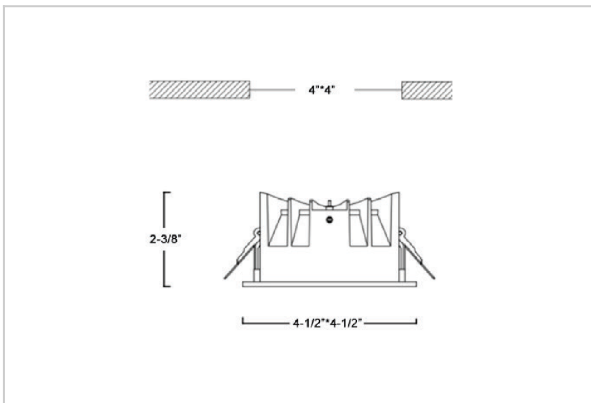

## Product Code : IK-RASPRODL-12W-40K-WH-90C-50D

Voltage	100 - 277 V AC, 50-60 Hz
Lumen Output	1587.6lm
Power	12W
Efficacy	140lm/w
CCT	4000K
CRI	>90
Beam Angle	50°
Light Distribution	Wide flood
LED Type	COB
LED Light Source	Osram SOLERIQ S 19
Start Time	Instant
Driver	Stand Alone (included)
Operating Position	Non - Swiveling Type
Dimming	On-Off / Triac / 0-10 V
Construction	Sqaure
Mounting Type	Recessed
Heads	Single Head
Body Material	Aluminium Die cast
Finish	White
Diameter	4-1/2"x4-1/2"
Cut Out	4"x4"
Optics	Darklight Technology Black, Silver
Application Area	Guest Room, Corridor, Restaurant, Meeting Room Club, Hall, Hotel Entrance

### Beam Spread (Option)

Wide Flood	50°
ft	Ø
3.0	3.15
9.0	9.45
15.0	15.75

Aspro, a square LED downlight made of aluminum die cast with high quality powder coated luminaire housing and optimum heat sink. Specular reflector & power grid /global connectors available with isolated LED Driver using Ultra bright OSRAM COB. Moreover, the specular darklight reflector in this store light allows outstanding visual comfort to the visitors.