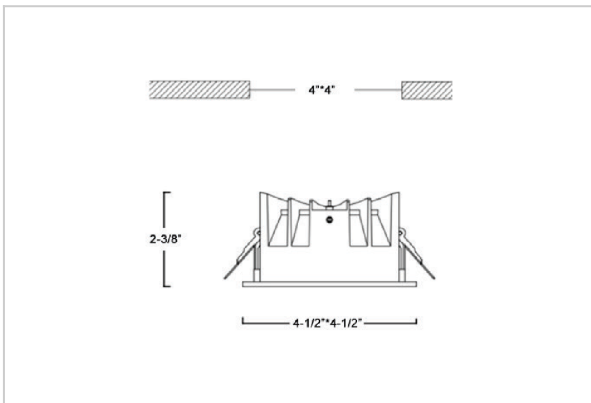

## Product Code : IK-RASPRODL-12W-27K-WH-90C-50D

Voltage	100 - 277 V AC, 50-60 Hz
Lumen Output	1440lm
Power	12W
Efficacy	140lm/w
CCT	2700K
CRI	>90
Beam Angle	50°
Light Distribution	Wide flood
LED Type	COB
LED Light Source	Osram SOLERIQ S 19
Start Time	Instant
Driver	Stand Alone (included)
Operating Position	Non - Swiveling Type
Dimming	On-Off / Triac / 0-10 V
Construction	Sqaure
Mounting Type	Recessed
Heads	Single Head
Body Material	Aluminium Die cast
Finish	White
Diameter	4-1/2"x4-1/2"
Cut Out	4"x4"
Optics	Darklight Technology Black, Silver
Application Area	Guest Room, Corridor, Restaurant, Meeting Room Club, Hall, Hotel Entrance

### Beam Spread (Option)

Wide Flood	50°
ft	Ø
3.0	3.15
9.0	9.45
15.0	15.75

Asparo, a square LED downlight made of aluminum die cast with high quality powder coated luminaire housing and optimum heat sink. Specular reflector & power grid /global connectors available with isolated LED Driver using Ultra bright OSRAM COB. Moreover, the specular darklight reflector in this store light allows outstanding visual comfort to the visitors.