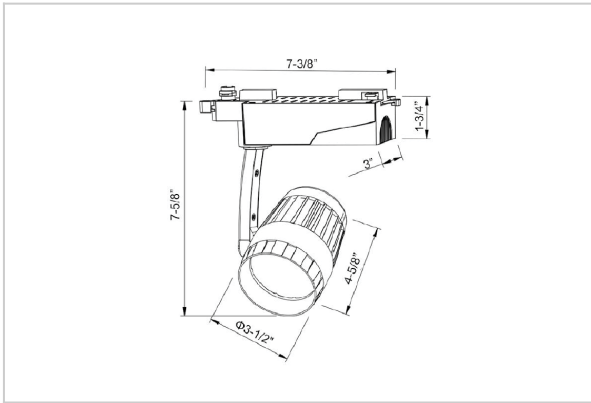

## Product Code : IK-RBOLIDETL-30W-30K-WH-90C-60D

Voltage	100 - 277 V AC, 50-60 Hz
Lumen Output	2733.3lm
Power	30W
Efficacy	140lm/w
CCT	3000K
CRI	>90
Beam Angle	60°
Light Distribution	Wide flood
LED Type	COB
LED Light Source	Osram SOLERIQ S 19
Start Time	Instant
Driver	Stand Alone (included)
Operating Position	Swiveling Type
Dimming	Triac Dimming
Construction	Track
Mounting Type	Track Light Structure
Heads	Single Head
Finish	White
Length	4-5/8"
Height	7-5/8"
Diameter	3-1/2"
Cut Out	7-3/8"
Width (W)	7-3/8"
Application Area	Indoor Applications

### Beam Spread (Options)

Spot 15°		Medium 25°		Flood 36°		Wide Flood 60°	
ft	Ø	ft	Ø	ft	Ø	ft	Ø
3.0	0.72	3.0	1.41	3.0	2.03	3.0	3.15
9.0	2.15	9.0	4.22	9.0	6.09	9.0	9.45
15.0	3.58	15.0	7.04	15.0	10.15	15.0	15.75