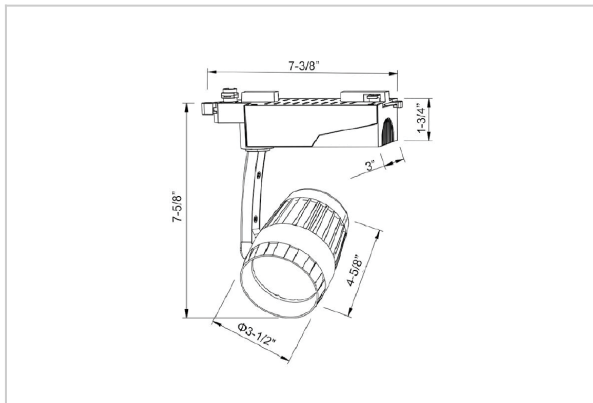

## Product Code : IK-RBOLIDETL-30W-40K-WH-90C-38D

Voltage	100 - 277 V AC, 50-60 Hz
Lumen Output	2991.41lm
Power	30W
Efficacy	140lm/w
CCT	4000K
CRI	>90
Beam Angle	38°
Light Distribution	Flood
LED Type	COB
LED Light Source	Osram SOLERIQ S 19
Start Time	Instant
Driver	Stand Alone (included)
Operating Position	Swiveling Type
Dimming	Triac Dimming
Construction	Track
Mounting Type	Track Light Structure
Heads	Single Head
Finish	White
Length	4-5/8"
Height	7-5/8"
Diameter	3-1/2"
Cut Out	7-3/8"
Width (W)	7-3/8"
Application Area	Indoor Applications

### Beam Spread (Options)

Spot	15°	Medium	25°	Flood	36°	Wide Flood	60°
ft	Ø	ft	Ø	ft	Ø	ft	Ø
3.0	0.72	3.0	1.41	3.0	2.03	3.0	3.15
9.0	2.15	9.0	4.22	9.0	6.09	9.0	9.45
15.0	3.58	15.0	7.04	15.0	10.15	15.0	15.75