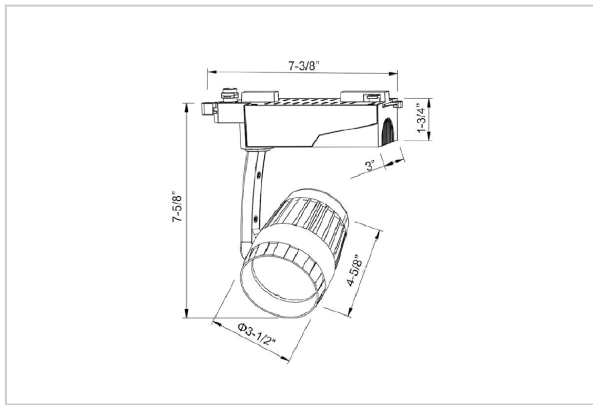

Bolide Track Lights

ITEM SKU#: 662187490106

Product Code : IK-RBOLIDETL-30W-27K-WH-90C-38D

Voltage	100 - 277 V AC, 50-60 Hz
Lumen Output	2584.09lm
Power	30W
Efficacy	140lm/w
CCT	2700K
CRI	>90
Beam Angle	38°
Light Distribution	Flood
LED Type	COB
LED Light Source	Osram SOLERIQ S 19
Start Time	Instant
Driver	Stand Alone (included)
Operating Position	Swiveling Type
Dimming	Triac Dimming
Construction	Track
Mounting Type	Track Light Structure
Heads	Single Head
Finish	White
Length	4-5/8"
Height	7-5/8"
Diameter	3-1/2"
Cut Out	7-3/8"
Width (W)	7-3/8"
Application Area	Indoor Applications

Beam Spread (Options)

Spot 15°		Medium 25°		Flood 36°		Wide Flood 60°	
ft	Ø	ft	Ø	ft	Ø	ft	Ø
3.0	0.72	3.0	1.41	3.0	2.03	3.0	3.15
9.0	2.15	9.0	4.22	9.0	6.09	9.0	9.45
15.0	3.58	15.0	7.04	15.0	10.15	15.0	15.75

Bolide is a technologically advanced LED track light with incorporated electronic gear and chip on board. It also has a high-quality reflector with three different beam spreads. Moreover, the lamp housing of die-cast aluminum for optimal cooling allows the fixture to last longer than its traditional counterparts.