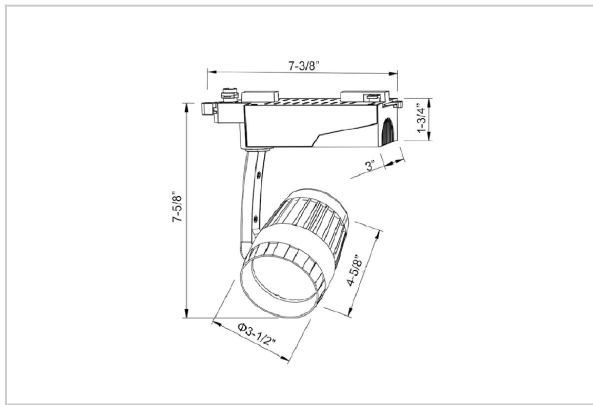

Bolide Track Lights

ITEM SKU#: 662187490090

Product Code : IK-RBOLIDETL-30W-40K-WH-90C-24D

Voltage	100 - 277 V AC, 50-60 Hz
Lumen Output	2988.98lm
Power	30W
Efficacy	140lm/w
CCT	4000K
CRI	>90
Beam Angle	24°
Light Distribution	Medium
LED Type	COB
LED Light Source	Osram SOLERIQ S 19
Start Time	Instant
Driver	Stand Alone (included)
Operating Position	Swiveling Type
Dimming	Triac Dimming
Construction	Track
Mounting Type	Track Light Structure
Heads	Single Head
Finish	White
Length	4-5/8"
Height	7-5/8"
Diameter	3-1/2"
Cut Out	7-3/8"
Width (W)	7-3/8"
Application Area	Indoor Applications

Beam Spread (Options)

Spot 15°		Medium 25°		Flood 36°		Wide Flood 60°	
ft	Ø	ft	Ø	ft	Ø	ft	Ø
3.0	0.72	3.0	1.41	3.0	2.03	3.0	3.15
9.0	2.15	9.0	4.22	9.0	6.09	9.0	9.45
15.0	3.58	15.0	7.04	15.0	10.15	15.0	15.75

Bolide is a technologically advanced LED track light with incorporated electronic gear and chip on board. It also has a high-quality reflector with three different beam spreads. Moreover, the lamp housing of die-cast aluminum for optimal cooling allows the fixture to last longer than its traditional counterparts.