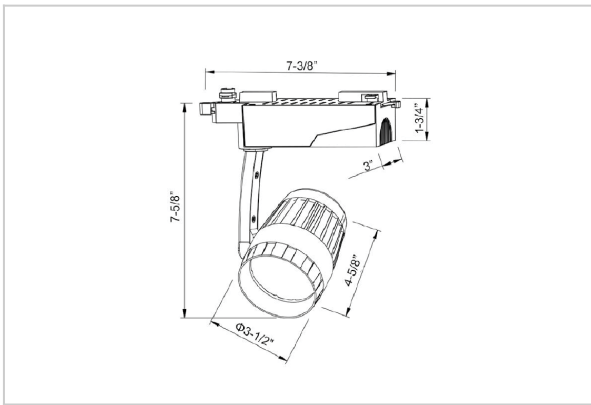

Bolide Track Lights

ITEM SKU#: 662187490083

Product Code : IK-RBOLIDETL-30W-35K-WH-90C-24D

Voltage	100 - 277 V AC, 50-60 Hz
Lumen Output	2846.65lm
Power	30W
Efficacy	140lm/w
CCT	3500K
CRI	>90
Beam Angle	24°
Light Distribution	Medium
LED Type	COB
LED Light Source	Osram SOLERIQ S 19
Start Time	Instant
Driver	Stand Alone (included)
Operating Position	Swiveling Type
Dimming	Triac Dimming
Construction	Track
Mounting Type	Track Light Structure
Heads	Single Head
Finish	White
Length	4-5/8"
Height	7-5/8"
Diameter	3-1/2"
Cut Out	7-3/8"
Width (W)	7-3/8"
Application Area	Indoor Applications

Beam Spread (Options)

Spot 15°		Medium 25°		Flood 36°		Wide Flood 60°	
ft	Ø	ft	Ø	ft	Ø	ft	Ø
3.0	0.72	3.0	1.41	3.0	2.03	3.0	3.15
9.0	2.15	9.0	4.22	9.0	6.09	9.0	9.45
15.0	3.58	15.0	7.04	15.0	10.15	15.0	15.75

Bolide is a technologically advanced LED track light with incorporated electronic gear and chip on board. It also has a high-quality reflector with three different beam spreads. Moreover, the lamp housing of die-cast aluminum for optimal cooling allows the fixture to last longer than its traditional counterparts.