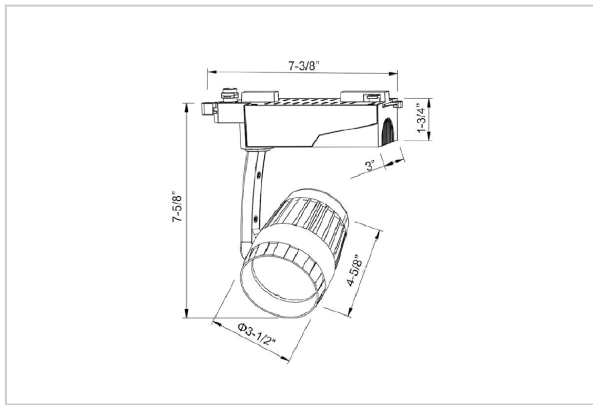

## Product Code : IK-RBOLIDETL-30W-27K-WH-90C-24D

Voltage	100 - 277 V AC, 50-60 Hz
Lumen Output	2582lm
Power	30W
Efficacy	140lm/w
CCT	2700K
CRI	>90
Beam Angle	24°
Light Distribution	Medium
LED Type	COB
LED Light Source	Osram SOLERIQ S 19
Start Time	Instant
Driver	Stand Alone (included)
Operating Position	Swiveling Type
Dimming	Triac Dimming
Construction	Track
Mounting Type	Track Light Structure
Heads	Single Head
Finish	White
Length	4-5/8"
Height	7-5/8"
Diameter	3-1/2"
Cut Out	7-3/8"
Width (W)	7-3/8"
Application Area	Indoor Applications

### Beam Spread (Options)

Spot	15°	Medium	25°	Flood	36°	Wide Flood	60°
ft	Ø	ft	Ø	ft	Ø	ft	Ø
3.0	0.72	3.0	1.41	3.0	2.03	3.0	3.15
9.0	2.15	9.0	4.22	9.0	6.09	9.0	9.45
15.0	3.58	15.0	7.04	15.0	10.15	15.0	15.75