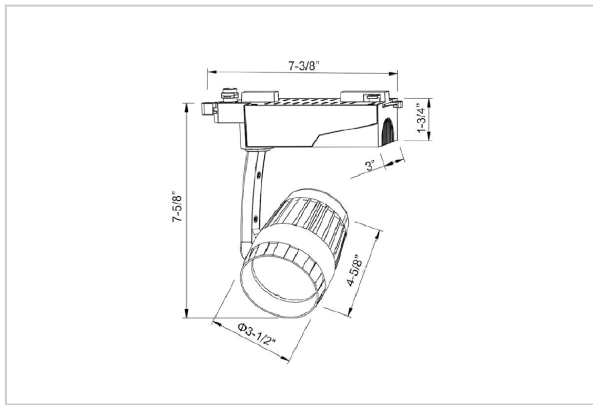

## Product Code : IK-RBOLIDETL-30W-35K-WH-90C-15D

Voltage	100 - 277 V AC, 50-60 Hz
Lumen Output	2844.24lm
Power	30W
Efficacy	140lm/w
CCT	3500K
CRI	>90
Beam Angle	15°
Light Distribution	Spot
LED Type	COB
LED Light Source	Osram SOLERIQ S 19
Start Time	Instant
Driver	Stand Alone (included)
Operating Position	Swiveling Type
Dimming	Triac Dimming
Construction	Track
Mounting Type	Track Light Structure
Heads	Single Head
Finish	White
Length	4-5/8"
Height	7-5/8"
Diameter	3-1/2"
Cut Out	7-3/8"
Width (W)	7-3/8"
Application Area	Indoor Applications

### Beam Spread (Options)

Spot 15°		Medium 25°		Flood 36°		Wide Flood 60°	
ft	Ø	ft	Ø	ft	Ø	ft	Ø
3.0	0.72	3.0	1.41	3.0	2.03	3.0	3.15
9.0	2.15	9.0	4.22	9.0	6.09	9.0	9.45
15.0	3.58	15.0	7.04	15.0	10.15	15.0	15.75