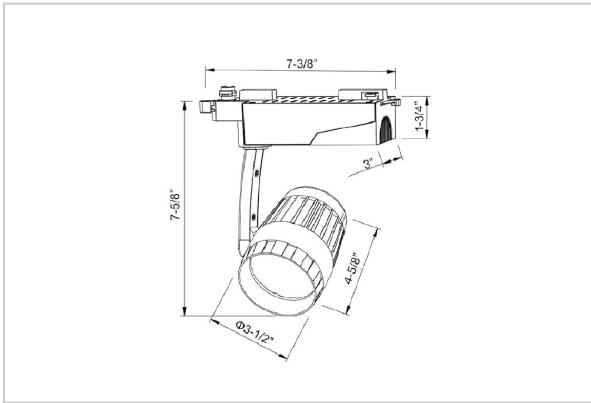

Bolide Track Lights

ITEM SKU#: 662187490038

Product Code : IK-RBOLIDETL-30W-30K-WH-90C-15D

Voltage	100 - 277 V AC, 50-60 Hz
Lumen Output	2708.8lm
Power	30W
Efficacy	140lm/w
CCT	3000K
CRI	>90
Beam Angle	15°
Light Distribution	Spot
LED Type	COB
LED Light Source	Osram SOLERIQ S 19
Start Time	Instant
Driver	Stand Alone (included)
Operating Position	Swiveling Type
Dimming	Triac Dimming
Construction	Track
Mounting Type	Track Light Structure
Heads	Single Head
Finish	White
Length	4-5/8"
Height	7-5/8"
Diameter	3-1/2"
Cut Out	7-3/8"
Width (W)	7-3/8"
Application Area	Indoor Applications

Beam Spread (Options)

Spot 15°		Medium 25°		Flood 36°		Wide Flood 60°	
ft	Ø	ft	Ø	ft	Ø	ft	Ø
3.0	0.72	3.0	1.41	3.0	2.03	3.0	3.15
9.0	2.15	9.0	4.22	9.0	6.09	9.0	9.45
15.0	3.58	15.0	7.04	15.0	10.15	15.0	15.75

Bolide is a technologically advanced LED track light with incorporated electronic gear and chip on board. It also has a high-quality reflector with three different beam spreads. Moreover, the lamp housing of die-cast aluminum for optimal cooling allows the fixture to last longer than its traditional counterparts.