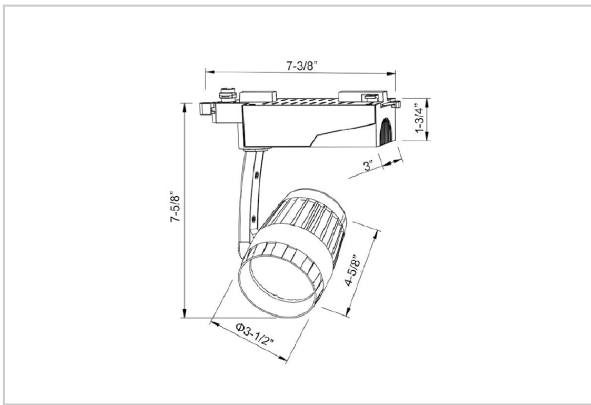

Bolide Track Lights

ITEM SKU#: 662187490021

Product Code : IK-RBOLIDETL-30W-27K-WH-90C-15D

Voltage	100 - 277 V AC, 50-60 Hz
Lumen Output	2579.8lm
Power	30W
Efficacy	140lm/w
CCT	2700K
CRI	>90
Beam Angle	15°
Light Distribution	Spot
LED Type	COB
LED Light Source	Osram SOLERIQ S 19
Start Time	Instant
Driver	Stand Alone (included)
Operating Position	Swiveling Type
Dimming	Triac Dimming
Construction	Track
Mounting Type	Track Light Structure
Heads	Single Head
Finish	White
Length	4-5/8"
Height	7-5/8"
Diameter	3-1/2"
Cut Out	7-3/8"
Width (W)	7-3/8"
Application Area	Indoor Applications

Beam Spread (Options)

Spot 15°		Medium 25°		Flood 36°		Wide Flood 60°	
ft	Ø	ft	Ø	ft	Ø	ft	Ø
3.0	0.72	3.0	1.41	3.0	2.03	3.0	3.15
9.0	2.15	9.0	4.22	9.0	6.09	9.0	9.45
15.0	3.58	15.0	7.04	15.0	10.15	15.0	15.75

Bolide is a technologically advanced LED track light with incorporated electronic gear and chip on board. It also has a high-quality reflector with three different beam spreads. Moreover, the lamp housing of die-cast aluminum for optimal cooling allows the fixture to last longer than its traditional counterparts.