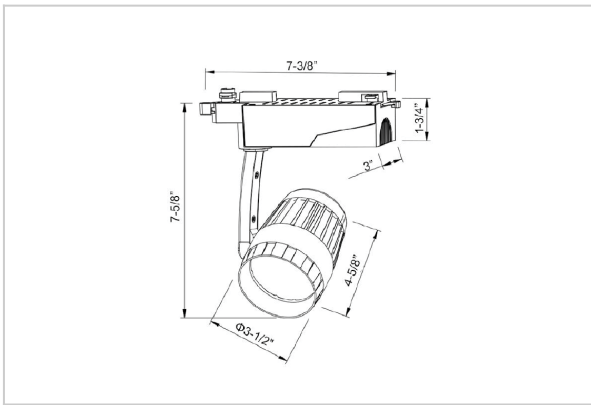

## Product Code : IK-RBOLIDETL-30W-27K-WH-90C-15D

Voltage	100 - 277 V AC, 50-60 Hz
Lumen Output	2579.8lm
Power	30W
Efficacy	140lm/w
CCT	2700K
CRI	>90
Beam Angle	15°
Light Distribution	Spot
LED Type	COB
LED Light Source	Osram SOLERIQ S 19
Start Time	Instant
Driver	Stand Alone (included)
Operating Position	Swiveling Type
Dimming	Triac Dimming
Construction	Track
Mounting Type	Track Light Structure
Heads	Single Head
Finish	White
Length	4-5/8"
Height	7-5/8"
Diameter	3-1/2"
Cut Out	7-3/8"
Width (W)	7-3/8"
Application Area	Indoor Applications

### Beam Spread (Options)

Spot 15°		Medium 25°		Flood 36°		Wide Flood 60°	
ft	Ø	ft	Ø	ft	Ø	ft	Ø
3.0	0.72	3.0	1.41	3.0	2.03	3.0	3.15
9.0	2.15	9.0	4.22	9.0	6.09	9.0	9.45
15.0	3.58	15.0	7.04	15.0	10.15	15.0	15.75