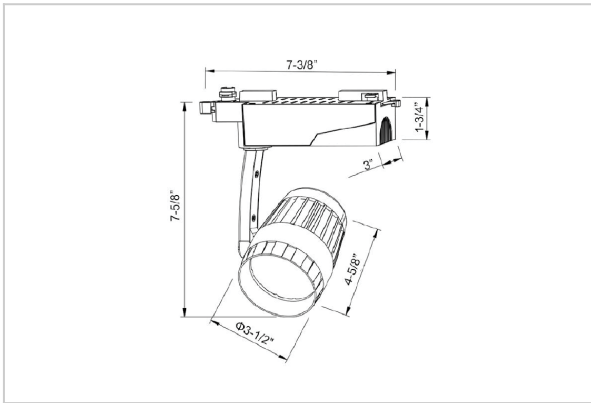

## Product Code : IK-RBOLIDETL-30W-30K-BL-90C-60D

Voltage	100 - 277 V AC, 50-60 Hz
Lumen Output	2733.3lm
Power	30W
Efficacy	140lm/w
CCT	3000K
CRI	>90
Beam Angle	60°
Light Distribution	Wide flood
LED Type	COB
LED Light Source	Osram SOLERIQ S 19
Start Time	Instant
Driver	Stand Alone (included)
Operating Position	Swiveling Type
Dimming	Triac Dimming
Construction	Track
Mounting Type	Track Light Structure
Heads	Single Head
Finish	Black
Length	4-5/8"
Height	7-5/8"
Diameter	3-1/2"
Cut Out	7-3/8"
Width (W)	7-3/8"
Application Area	Indoor Applications

### Beam Spread (Options)

Spot 15°		Medium 25°		Flood 36°		Wide Flood 60°	
ft	Ø	ft	Ø	ft	Ø	ft	Ø
3.0	0.72	3.0	1.41	3.0	2.03	3.0	3.15
9.0	2.15	9.0	4.22	9.0	6.09	9.0	9.45
15.0	3.58	15.0	7.04	15.0	10.15	15.0	15.75