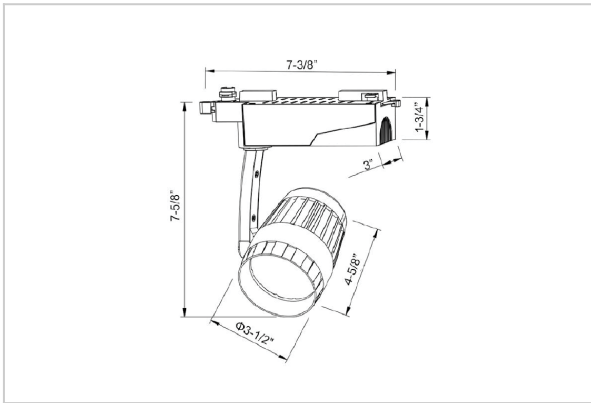

## Product Code : IK-RBOLIDETL-30W-40K-BL-90C-38D

Voltage	100 - 277 V AC, 50-60 Hz
Lumen Output	2991.41lm
Power	30W
Efficacy	140lm/w
CCT	4000K
CRI	>90
Beam Angle	38°
Light Distribution	Flood
LED Type	COB
LED Light Source	Osram SOLERIQ S 19
Start Time	Instant
Driver	Stand Alone (included)
Operating Position	Swiveling Type
Dimming	Triac Dimming
Construction	Track
Mounting Type	Track Light Structure
Heads	Single Head
Finish	Black
Length	4-5/8"
Height	7-5/8"
Diameter	3-1/2"
Cut Out	7-3/8"
Width (W)	7-3/8"
Application Area	Indoor Applications

### Beam Spread (Options)

Spot	15°	Medium	25°	Flood	36°	Wide Flood	60°
ft	Ø	ft	Ø	ft	Ø	ft	Ø
3.0	0.72	3.0	1.41	3.0	2.03	3.0	3.15
9.0	2.15	9.0	4.22	9.0	6.09	9.0	9.45
15.0	3.58	15.0	7.04	15.0	10.15	15.0	15.75