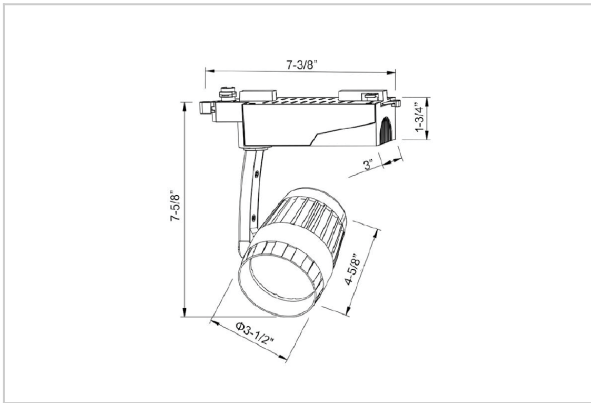

## Product Code : IK-RBOLIDETL-30W-40K-BL-90C-38D

Voltage	100 - 277 V AC, 50-60 Hz
Lumen Output	2991.41lm
Power	30W
Efficacy	140lm/w
CCT	4000K
CRI	>90
Beam Angle	38°
Light Distribution	Flood
LED Type	COB
LED Light Source	Osram SOLERIQ S 19
Start Time	Instant
Driver	Stand Alone (included)
Operating Position	Swiveling Type
Dimming	Triac Dimming
Construction	Track
Mounting Type	Track Light Structure
Heads	Single Head
Finish	Black
Length	4-5/8"
Height	7-5/8"
Diameter	3-1/2"
Cut Out	7-3/8"
Width (W)	7-3/8"
Application Area	Indoor Applications

### Beam Spread (Options)

Spot 15°		Medium 25°		Flood 36°		Wide Flood 60°	
ft	Ø	ft	Ø	ft	Ø	ft	Ø
3.0	0.72	3.0	1.41	3.0	2.03	3.0	3.15
9.0	2.15	9.0	4.22	9.0	6.09	9.0	9.45
15.0	3.58	15.0	7.04	15.0	10.15	15.0	15.75