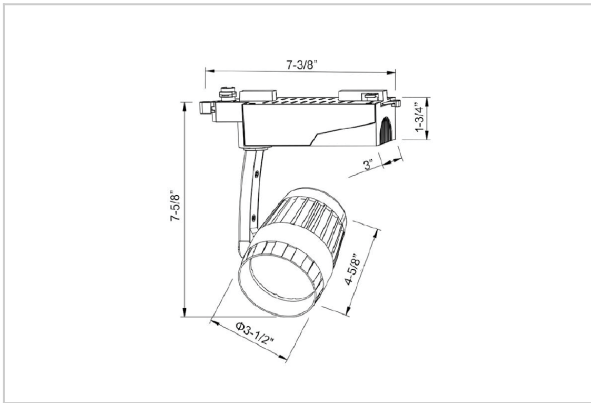

Bolide Track Lights

ITEM SKU#: 662187489896

Product Code : IK-RBOLIDETL-30W-30K-BL-90C-38D

| | |
|--------------------|--------------------------|
| Voltage | 100 - 277 V AC, 50-60 Hz |
| Lumen Output | 2713.3lm |
| Power | 30W |
| Efficacy | 140lm/w |
| CCT | 3000K |
| CRI | >90 |
| Beam Angle | 38° |
| Light Distribution | Flood |
| LED Type | COB |
| LED Light Source | Osram SOLERIQ S 19 |
| Start Time | Instant |
| Driver | Stand Alone (included) |
| Operating Position | Swiveling Type |
| Dimming | Triac Dimming |
| Construction | Track |
| Mounting Type | Track Light Structure |
| Heads | Single Head |
| Finish | Black |
| Length | 4-5/8" |
| Height | 7-5/8" |
| Diameter | 3-1/2" |
| Cut Out | 7-3/8" |
| Width (W) | 7-3/8" |
| Application Area | Indoor Applications |

Beam Spread (Options)

| Spot 15° | | Medium 25° | | Flood 36° | | Wide Flood 60° | |
|----------|------|------------|------|-----------|-------|----------------|-------|
| ft | Ø | ft | Ø | ft | Ø | ft | Ø |
| 3.0 | 0.72 | 3.0 | 1.41 | 3.0 | 2.03 | 3.0 | 3.15 |
| 9.0 | 2.15 | 9.0 | 4.22 | 9.0 | 6.09 | 9.0 | 9.45 |
| 15.0 | 3.58 | 15.0 | 7.04 | 15.0 | 10.15 | 15.0 | 15.75 |

Bolide is a technologically advanced LED track light with incorporated electronic gear and chip on board. It also has a high-quality reflector with three different beam spreads. Moreover, the lamp housing of die-cast aluminum for optimal cooling allows the fixture to last longer than its traditional counterparts.