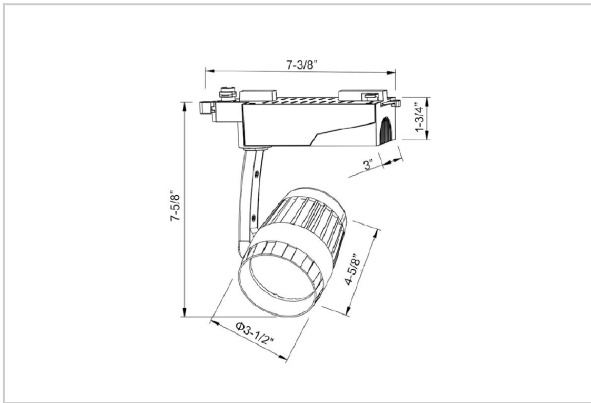

Bolide Track Lights

ITEM SKU#: 662187489872

Product Code : IK-RBOLIDETL-30W-27K-BL-90C-38D

Voltage	100 - 277 V AC, 50-60 Hz
Lumen Output	2584.09lm
Power	30W
Efficacy	140lm/w
CCT	2700K
CRI	>90
Beam Angle	38°
Light Distribution	Flood
LED Type	COB
LED Light Source	Osram SOLERIQ S 19
Start Time	Instant
Driver	Stand Alone (included)
Operating Position	Swiveling Type
Dimming	Triac Dimming
Construction	Track
Mounting Type	Track Light Structure
Heads	Single Head
Finish	Black
Length	4-5/8"
Height	7-5/8"
Diameter	3-1/2"
Cut Out	7-3/8"
Width (W)	7-3/8"
Application Area	Indoor Applications

Beam Spread (Options)

Spot 15°		Medium 25°		Flood 36°		Wide Flood 60°	
ft	Ø	ft	Ø	ft	Ø	ft	Ø
3.0	0.72	3.0	1.41	3.0	2.03	3.0	3.15
9.0	2.15	9.0	4.22	9.0	6.09	9.0	9.45
15.0	3.58	15.0	7.04	15.0	10.15	15.0	15.75

Bolide is a technologically advanced LED track light with incorporated electronic gear and chip on board. It also has a high-quality reflector with three different beam spreads. Moreover, the lamp housing of die-cast aluminum for optimal cooling allows the fixture to last longer than its traditional counterparts.