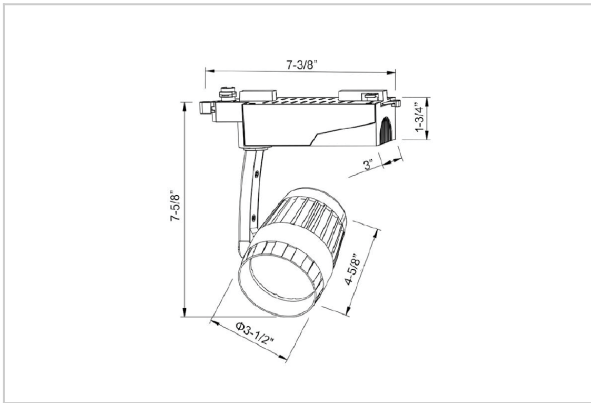

Bolide Track Lights

ITEM SKU#: 662187489858

Product Code : IK-RBOLIDETL-30W-40K-BL-90C-24D

Voltage	100 - 277 V AC, 50-60 Hz
Lumen Output	2988.98lm
Power	30W
Efficacy	140lm/w
CCT	4000K
CRI	>90
Beam Angle	24°
Light Distribution	Medium
LED Type	COB
LED Light Source	Osram SOLERIQ S 19
Start Time	Instant
Driver	Stand Alone (included)
Operating Position	Swiveling Type
Dimming	Triac Dimming
Construction	Track
Mounting Type	Track Light Structure
Heads	Single Head
Finish	Black
Length	4-5/8"
Height	7-5/8"
Diameter	3-1/2"
Cut Out	7-3/8"
Width (W)	7-3/8"
Application Area	Indoor Applications

Beam Spread (Options)

Spot 15°		Medium 25°		Flood 36°		Wide Flood 60°	
ft	Ø	ft	Ø	ft	Ø	ft	Ø
3.0	0.72	3.0	1.41	3.0	2.03	3.0	3.15
9.0	2.15	9.0	4.22	9.0	6.09	9.0	9.45
15.0	3.58	15.0	7.04	15.0	10.15	15.0	15.75

Bolide is a technologically advanced LED track light with incorporated electronic gear and chip on board. It also has a high-quality reflector with three different beam spreads. Moreover, the lamp housing of die-cast aluminum for optimal cooling allows the fixture to last longer than its traditional counterparts.