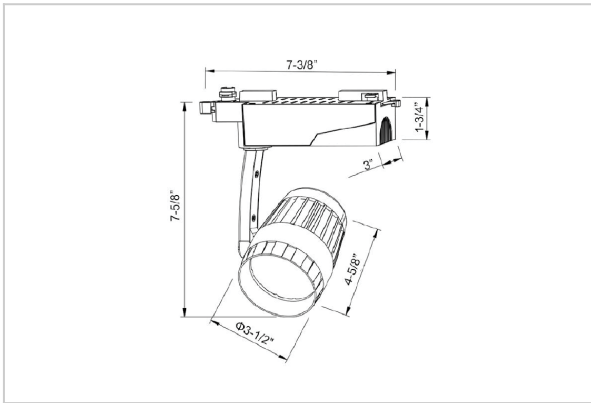

## Product Code : IK-RBOLIDETL-30W-40K-BL-90C-24D

Voltage	100 - 277 V AC, 50-60 Hz
Lumen Output	2988.98lm
Power	30W
Efficacy	140lm/w
CCT	4000K
CRI	>90
Beam Angle	24°
Light Distribution	Medium
LED Type	COB
LED Light Source	Osram SOLERIQ S 19
Start Time	Instant
Driver	Stand Alone (included)
Operating Position	Swiveling Type
Dimming	Triac Dimming
Construction	Track
Mounting Type	Track Light Structure
Heads	Single Head
Finish	Black
Length	4-5/8"
Height	7-5/8"
Diameter	3-1/2"
Cut Out	7-3/8"
Width (W)	7-3/8"
Application Area	Indoor Applications

### Beam Spread (Options)

Spot	15°	Medium	25°	Flood	36°	Wide Flood	60°
ft	Ø	ft	Ø	ft	Ø	ft	Ø
3.0	0.72	3.0	1.41	3.0	2.03	3.0	3.15
9.0	2.15	9.0	4.22	9.0	6.09	9.0	9.45
15.0	3.58	15.0	7.04	15.0	10.15	15.0	15.75