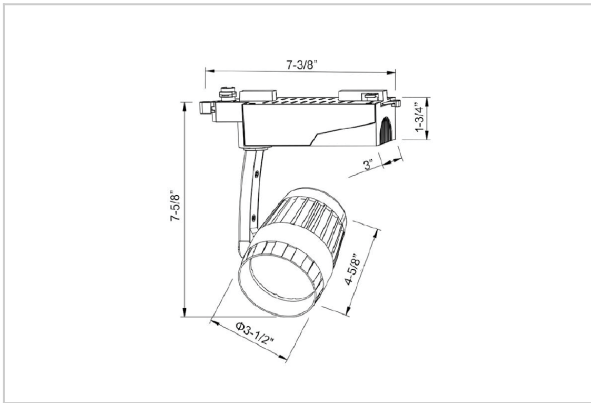

Bolide Track Lights

ITEM SKU#: 662187489834

Product Code : IK-RBOLIDETL-30W-35K-BL-90C-24D

Voltage	100 - 277 V AC, 50-60 Hz
Lumen Output	2846.65lm
Power	30W
Efficacy	140lm/w
CCT	3500K
CRI	>90
Beam Angle	24°
Light Distribution	Medium
LED Type	COB
LED Light Source	Osram SOLERIQ S 19
Start Time	Instant
Driver	Stand Alone (included)
Operating Position	Swiveling Type
Dimming	Triac Dimming
Construction	Track
Mounting Type	Track Light Structure
Heads	Single Head
Finish	Black
Length	4-5/8"
Height	7-5/8"
Diameter	3-1/2"
Cut Out	7-3/8"
Width (W)	7-3/8"
Application Area	Indoor Applications

Beam Spread (Options)

Spot	15°	Medium	25°	Flood	36°	Wide Flood	60°
ft	Ø	ft	Ø	ft	Ø	ft	Ø
3.0	0.72	3.0	1.41	3.0	2.03	3.0	3.15
9.0	2.15	9.0	4.22	9.0	6.09	9.0	9.45
15.0	3.58	15.0	7.04	15.0	10.15	15.0	15.75

Bolide is a technologically advanced LED track light with incorporated electronic gear and chip on board. It also has a high-quality reflector with three different beam spreads. Moreover, the lamp housing of die-cast aluminum for optimal cooling allows the fixture to last longer than its traditional counterparts.