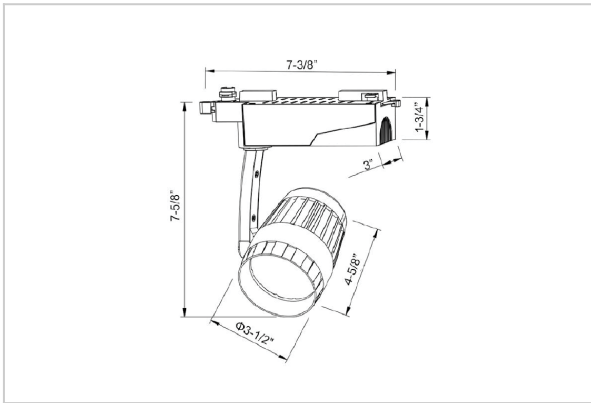

Bolide Track Lights

ITEM SKU#: 662187489834

Product Code : IK-RBOLIDETL-30W-35K-BL-90C-24D

Voltage	100 - 277 V AC, 50-60 Hz
Lumen Output	2846.65lm
Power	30W
Efficacy	140lm/w
CCT	3500K
CRI	>90
Beam Angle	24°
Light Distribution	Medium
LED Type	COB
LED Light Source	Osram SOLERIQ S 19
Start Time	Instant
Driver	Stand Alone (included)
Operating Position	Swiveling Type
Dimming	Triac Dimming
Construction	Track
Mounting Type	Track Light Structure
Heads	Single Head
Finish	Black
Length	4-5/8"
Height	7-5/8"
Diameter	3-1/2"
Cut Out	7-3/8"
Width (W)	7-3/8"
Application Area	Indoor Applications

Beam Spread (Options)

Spot 15°		Medium 25°		Flood 36°		Wide Flood 60°	
ft	Ø	ft	Ø	ft	Ø	ft	Ø
3.0	0.72	3.0	1.41	3.0	2.03	3.0	3.15
9.0	2.15	9.0	4.22	9.0	6.09	9.0	9.45
15.0	3.58	15.0	7.04	15.0	10.15	15.0	15.75

Bolide is a technologically advanced LED track light with incorporated electronic gear and chip on board. It also has a high-quality reflector with three different beam spreads. Moreover, the lamp housing of die-cast aluminum for optimal cooling allows the fixture to last longer than its traditional counterparts.